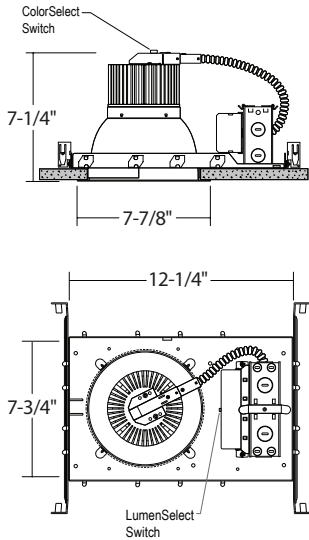

CH6LS : 6" C-SERIES

LUMEN/COLOR SELECT NEW CONSTRUCTION 1900LM - 4900LM (17W-55W)

Ceiling Cut-Out: 6-3/8"
 Ceiling Thickness: 1" Max

- Three LumenSelect options up to 2800lm, 4500lm, or 4900lm
- ColorSelect 3000K, 3500K, 4000K (84CRI) switch
- Twist and lock reflector for quick access to LED lamp array
- Heavy-duty self-flanged reflector
- Soft even lumen distribution
- No visible screws or hardware

ORDERING : CH6LS1928UE-D10-EM/CR6L22SW-EMA-TS354

[Click for Full Specification Details](#)

CH6LSxxxx		Insulation Contact	Control	Emergency Options	J-Box	Reflector	Reflector Finish	Reflector Options	ColorSelect	Options
LumenSelect Housing ¹										
1900lm (17W)	CH6LS1928 [Options]		Reflector ¹	Reflector Finish		Reflector Option	ColorSelect	Options		
2300lm (22W)			/CR6L22	Satin Haze Reflector/ White Ring	SW	None	Blank	ColorSelect	-TS354	None
2800lm (28W)				White Reflector/ White Ring	WW	Integral EM Switch	-EMA²	3000K, 3500K, 4000K (84 CRI)		4.5" Ceiling Thickness
3100lm (30W)	CH6LS3145 [Options]		/CR6L36	All Black	BB					
3800lm (38W)				Clear Specular Reflector/White Ring	CW					
4500lm (48W)				All Satin Haze	SS					
3600lm (35W)	CH6LS3649 [Options]		/CR6L40							
4200lm (45W)										
4900lm (55W)										