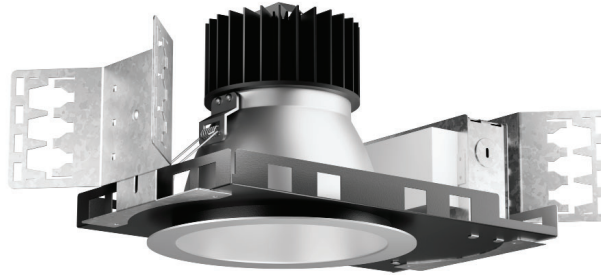

CH6LS : 6" C-SERIES

LUMEN/COLOR SELECT NEW CONSTRUCTION 1900LM - 4900LM (17W-55W)

Ceiling Cut-Out: 6-3/8"
 Ceiling Thickness: 1" Max

- Three LumenSelect options up to 2800lm, 4500lm, or 4900lm
- ColorSelect 3000K, 3500K, 4000K (84CRI) switch
- Twist and lock reflector for quick access to LED lamp array
- Heavy-duty self-flanged reflector
- Soft even lumen distribution
- No visible screws or hardware

ORDERING : CH6LS1928UE-D10-EM/CR6L22SW-EMA-TS354

[Click for Full Specification Details](#)

CH6LSxxxx		Insulation Contact	Control	Emergency Options	J-Box	Reflector	Reflector Finish	Reflector Options	ColorSelect	Options
LumenSelect Housing ¹										
1900lm (17W)	CH6LS1928 [Options]		Reflector ¹	Reflector Finish		Reflector Option	ColorSelect	Options		
2300lm (22W)			/CR6L22	Satin Haze Reflector/ White Ring	SW	None	Blank	ColorSelect	-TS354	None
2800lm (28W)				White Reflector/ White Ring	WW	Integral EM Switch	-EMA²	3000K, 3500K, 4000K (84 CRI)		4.5" Ceiling Thickness
3100lm (30W)	CH6LS3145 [Options]		/CR6L36	All Black	BB					
3800lm (38W)				Clear Specular Reflector/White Ring	CW					
4500lm (48W)				All Satin Haze	SS					
3600lm (35W)	CH6LS3649 [Options]		/CR6L40							
4200lm (45W)										
4900lm (55W)										

COMPATABILITY

VR800
 Round Vandal Resistant Ceiling/Wall Kit

P-CR672SW
 Wall Wash for 6"

CR6-GSKT
 6" Commercial Self-Adhesive Gasket