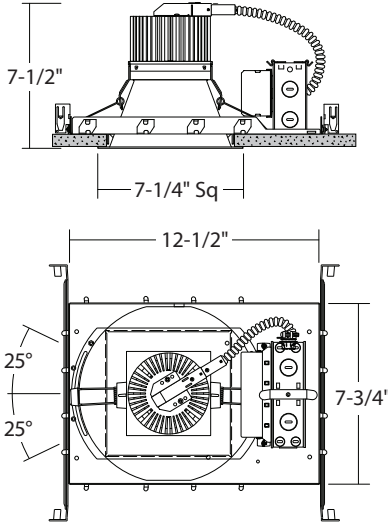

CH6QLS : 6" C-SERIES

SQUARE LUMEN/COLORSELECT NEW CONSTRUCTION
 1300LM - 3700LM (17W-55W)

Ceiling Cut-Out: 6-3/8" Sq.
 Ceiling Thickness: 2-3/8" Max

- Three LumenSelect options up to 2000lm, 3300lm, or 3700lm
- ColorSelect 3000K, 3500K, 4000K (84CRI) switch
- Twist and lock reflector for quick access to LED lamp array
- Heavy-duty seamless die-cast reflector
- Soft even lumen distribution
- No visible screws or hardware