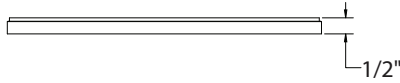

ORDERING : CR8S-VR-B

[Click for Full Specification Details](#)

CR8S-VR

Fixture	Finish
Black	-B
White	-W
Silver	-S
Bronze	-BZ

COMPATABILITY

CH8
8" C • Series LED Downlight
New Construction
(1000lm-6200lm)

| CH8
8" C • Series LED Downlight
New Construction
(300lm-600lm)