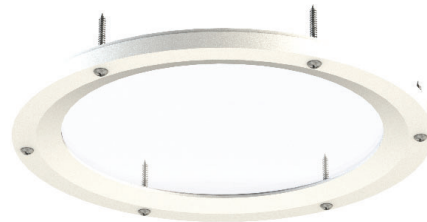

CR8S-VR : 8" OUTDOOR VANDAL RESISTANT CEILING/WALL KIT (SURFACE CEILING MOUNT)

- Glare-Free Soft Diffused Illumination
- Impact Resistant Diffusing Lens
- 1/8" Thick Tempered Glass Impact Resistant Diffusing Lens
- IP65 RATED
- Ligature Resistant

ORDERING : CR8S-VR-B

[Click for Full Specification Details](#)

CR8S-VR

Fixture	Finish
Black	-B
White	-W
Silver	-S
Bronze	-BZ

COMPATABILITY

CH8
8" C • Series LED Downlight
New Construction
(1000lm-6200lm)

| CH8
8" C • Series LED Downlight
New Construction
(300lm-600lm)

CH8LS
8" C • Series Lumen/Color Select
New Construction
(2000lm-5300lm)

CRTRL8
8" C • Series LED Downlight
Retrofit/Remodel
(1000lm-6200lm)

| CRTRL8
8" C • Series LED Downlight
Retrofit/Remodel
(300lm - 600lm)

CRTRL8LS
8" C • Series Lumen/ColorSelect
Retrofit/Remodel
(2000lm - 5300lm)