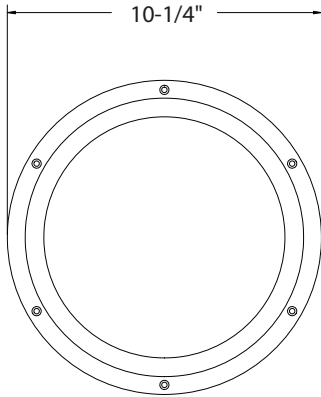

CR8S-VR : 8" OUTDOOR VANDAL RESISTANT CEILING/WALL KIT (SURFACE CEILING MOUNT)

- Glare-Free Soft Diffused Illumination
- Impact Resistant Diffusing Lens
- 1/8" Thick Tempered Glass Impact Resistant Diffusing Lens
- IP65 RATED
- Ligature Resistant

ORDERING : CR8S-VR-B

[Click for Full Specification Details](#)

CR8S-VR

Fixture	Finish
Black	-B
White	-W
Silver	-S
Bronze	-BZ

COMPATABILITY

CH8
8" C • Series LED Downlight
New Construction
(1000lm-6200lm)

| CH8
8" C • Series LED Downlight
New Construction
(300lm-600lm)