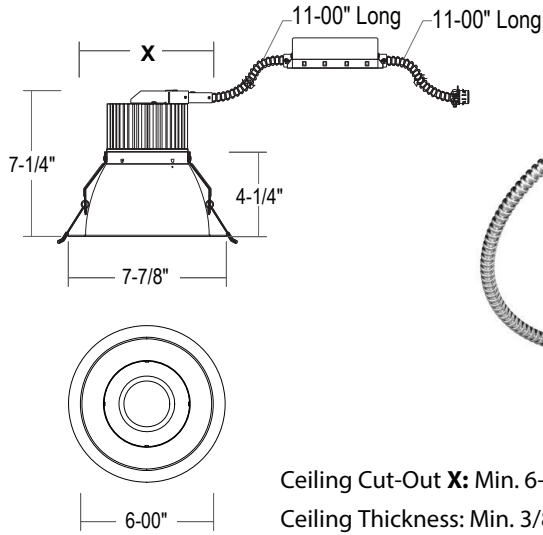

CRTR6L-USA - 6" C-SERIES

LED DOWNLIGHT RETROFIT/REMODEL 1500LM - 2500LM (10W-30W)

Ceiling Cut-Out **X**: Min. 6-5/8", Max. 7-1/8"
 Ceiling Thickness: Min. 3/8", Max. 1-1/2"

- **Produced in USA**
- 10W Emergency Battery Option
- New junction box option for remodels without frames
- Twist and lock reflector for quick access to LED lamp array
- Heavy-duty self-flanged reflector
- No visible screws or hardware