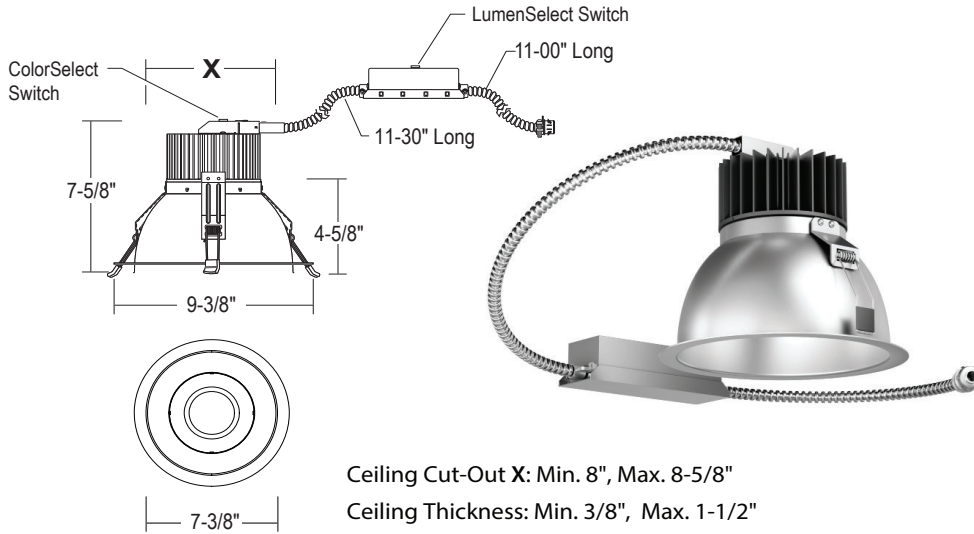

CRTR8LS : 8" C-SERIES

LUMEN/COLORSELECT RETROFIT/REMODEL 2000LM - 5300LM (17W-53W)

- Three LumenSelect options up to 2900lm, 4800lm, or 5300lm
- ColorSelect 3000K, 3500K, 4000K (84CRI) switch
- New junction box option for remodels without frames
- Twist and lock reflector for quick access to LED lamp array
- Heavy-duty self-flanged reflector
- No visible screws or hardware

ORDERING : CRTR8LS2029SWUE-D10-TS354

[Click for Full Specification Details](#)

CRTR8LSxxx		Insulation Contact	Reflector Finish	Control	Emergency Options	ColorSelect	Junction Box	Options
LumenSelect Reflector								
LumenSelect Reflector			Reflector Finish	Control ¹			Emergency Options	
2000lm (17W)	CRTR8LS2029		Satin Haze Reflector/ White Ring SW	0-10V Dimming	UE-D10		None	Blank
2400lm (22W)			White Reflector/ White Ring WW	Athena Wireless Node (120V)	-AWN		10W Emergency Battery	-EM
2900lm (28W)			All Black BB	Athena Wireless Node Occupancy Sensor (120V)	-AWN-OCC		Full Power Emergency Inverter	-EMAC³
3300lm (31W)	CRTR8LS3348		Clear Specular Reflector/White Ring CW	UniSense - Remotely Mounted Motion/ Photosensor (120V)	-SUN-RMT⁵		Full Power Emergency Inverter (347V)	-EMAC347³
4100lm (39W)			All Satin Haze SS	UniSense - Remotely Mounted Motion/ Photosensor	-SUN-RMT-1227⁵		GTD Device	-GTD
4800lm (48W)				Casambi Wireless Dimming	-DCSM⁴		ColorSelect	
3800lm (35W)	CRTR8LS3853			BubblyNet Wireless System	-DBNT⁴		ColorSelect 3000K, 3500K, 4000K (84CRI)	-TS354
4600lm (45W)				Lutron Vive Wireless Dimming Module	-VIVE⁴		Junction Box	
5300lm (53W)							None	Blank
Insulation Contact							Junction Box	-JB
Non-IC	Blank						Junction Box (Chicago Plenum)	-JB-CHP
IC Rated/ Airtight	ICA²						Options	
							None	Blank
							4.5" Ceiling Thickness	-CT4