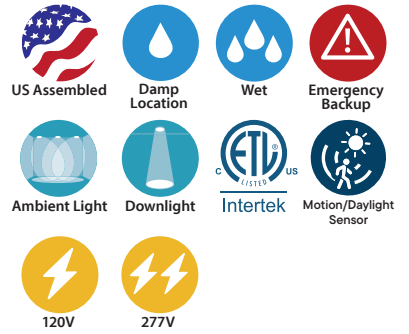

CRTR8LS : 8" C-SERIES

LUMEN/COLORSELECT RETROFIT/REMODEL 2000LM - 5300LM (17W-53W)

- Three LumenSelect options up to 2900lm, 4800lm, or 5300lm
- ColorSelect 3000K, 3500K, 4000K (84CRI) switch
- New junction box option for remodels without frames
- Twist and lock reflector for quick access to LED lamp array
- Heavy-duty self-flanged reflector
- No visible screws or hardware

ORDERING : CRTR8LS2029SWUE-D10-TS354

[Click for Full Specification Details](#)

CRTR8LSxxx		Insulation Contact	Reflector Finish	Control	Emergency Options	ColorSelect	Junction Box	Options
LumenSelect Reflector								
LumenSelect Reflector			Reflector Finish	Control ¹			Emergency Options	
2000lm (17W)	CRTR8LS2029		Satin Haze Reflector/ White Ring SW	0-10V Dimming	UE-D10		None	Blank
2400lm (22W)			White Reflector/ White Ring WW	Athena Wireless Node (120V)	-AWN		10W Emergency Battery	-EM
2900lm (28W)			All Black BB	Athena Wireless Node Occupancy Sensor (120V)	-AWN-OCC		Full Power Emergency Inverter	-EMAC³
3300lm (31W)	CRTR8LS3348		Clear Specular Reflector/White Ring CW	UniSense - Remotely Mounted Motion/ Photosensor (120V)	-SUN-RMT⁵		Full Power Emergency Inverter (347V)	-EMAC347³
4100lm (39W)			All Satin Haze SS	UniSense - Remotely Mounted Motion/ Photosensor	-SUN-RMT-1227⁵		GTD Device	-GTD
4800lm (48W)				Casambi Wireless Dimming	-DCSM⁴		ColorSelect	
3800lm (35W)	CRTR8LS3853			BubblyNet Wireless System	-DBNT⁴		ColorSelect 3000K, 3500K, 4000K (84CRI)	-TS354
4600lm (45W)				Lutron Vive Wireless Dimming Module	-VIVE⁴		Junction Box	
5300lm (53W)							None	Blank
Insulation Contact							Junction Box	-JB
Non-IC	Blank						Junction Box (Chicago Plenum)	-JB-CHP
IC Rated/ Airtight	ICA²						Options	
							None	Blank
							4.5" Ceiling Thickness	-CT4