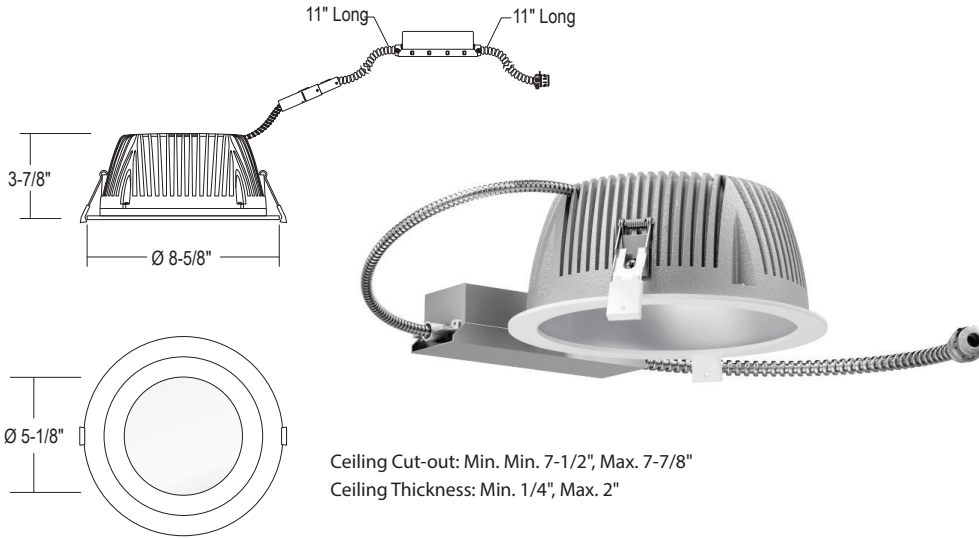

CRTR8SHL : 8" C-SERIES

SUPER LOW GLARE, SHALLOW LED RETROFIT/REMODEL
 1100LM - 3000LM (10W-30W)

Ceiling Cut-out: Min. 7-1/2", Max. 7-7/8"
 Ceiling Thickness: Min. 1/4", Max. 2"

- Deeply recessed lens and 25° visual cutoff for reduced glare
- Shallow 3-7/8" depth for ceilings with minimal plenum air-space
- New junction box option for remodels without frames
- Non-conductive dead-front flanged option (-LENS) for wet locations
- 83 CRI

ORDERING : CRTR8SHL17SWUE-10-T30

[Click for Full Specification Details](#)

CRTR8SHL		Insulation Contact	Reflector Finish	Control	CCT	Options	Emergency Options	Junction Box
Fixture/Lumens								
1100lm (10W)	CRTR8SHL10			0-10V Dimming	3000K		None	Blank
1500lm (14W)	CRTR8SHL12			UniDim™ 0-10V, ELV, Triac Dimming	3500K	-T30	10W Emergency Battery	-EM
2100lm (20W)	CRTR8SHL17			ELV and Triac Dimming (120V)	4000K	-T35	Full Power Emergency Inverter	-EMAC⁵
3000lm (30W)	CRTR8SHL24			Lutron Hi-lume 0-10V Dimming (347V)		-T40	Full Power Emergency Inverter (347V)	-EMAC347⁵
Insulation Contact				10W Emergency Backup	Options	Blank	Emergency Inverter (347V)	
Non-IC	Blank			DMX 0.1% Dimming	None	-LENS60	GTD Device	-GTD
ICA Rated	ICA³			Athena Wireless Node (120V)	Lens for wet locations w/ 60° Beam Spread		Junction Box	
Airtight				Athena Wireless Node Occupancy Sensor (120V)	Lens for wet locations w/ 110° Beam Spread	-LENS110	None	Blank
Reflector Finish				UniSense - Remotely Mounted Motion/Photosensor (120V)			Junction Box	-JB
Satin Haze Reflector/ White Ring	SW			UniSense - Remotely Mounted Motion/Photosensor			Junction Box (Chicago Plenum)	-JB-CHP
White Reflector/ White Ring	WW			Casambi Wireless Dimming				
All Black	BB²			BubblyNet Wireless System				
All Satin Haze	SS²			Lutron Vive Wireless Dimming Module				