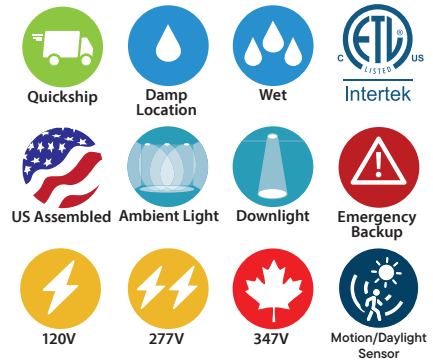

CRTR8SHL : 8" C-SERIES

SUPER LOW GLARE, SHALLOW LED RETROFIT/REMODEL
 1100LM - 3000LM (10W-30W)

Ceiling Cut-out: Min. 7-1/2", Max. 7-7/8"
 Ceiling Thickness: Min. 1/4", Max. 2"

- Deeply recessed lens and 25° visual cutoff for reduced glare
- Shallow 3-7/8" depth for ceilings with minimal plenum air-space
- New junction box option for remodels without frames
- Non-conductive dead-front flanged option (-LENS) for wet locations
- 83 CRI

ORDERING : CRTR8SHL17SWUE-10-T30

[Click for Full Specification Details](#)

CRTR8SHL		Insulation Contact	Reflector Finish	Control	CCT	Options	Emergency Options	Junction Box
Fixture/Lumens								
1100lm (10W)	CRTR8SHL10			0-10V Dimming	3000K		None	Blank
1500lm (14W)	CRTR8SHL12			UniDim™ 0-10V, ELV, Triac Dimming	3500K	-T30	10W Emergency Battery	-EM
2100lm (20W)	CRTR8SHL17			ELV and Triac Dimming (120V)	4000K	-T35	Full Power Emergency Inverter	-EMAC⁵
3000lm (30W)	CRTR8SHL24			Lutron Hi-lume 0-10V Dimming (347V)		-T40	Full Power Emergency Inverter (347V)	-EMAC347⁵
Insulation Contact				10W Emergency Backup	Options	Blank	Emergency Inverter (347V)	
Non-IC	Blank			DMX 0.1% Dimming	None	-LENS60	GTD Device	-GTD
ICA Rated	ICA³			Athena Wireless Node (120V)	Lens for wet locations w/ 60° Beam Spread		Junction Box	
Airtight				Athena Wireless Node Occupancy Sensor (120V)	Lens for wet locations w/ 110° Beam Spread	-LENS110	None	Blank
Reflector Finish				UniSense - Remotely Mounted Motion/Photosensor (120V)			Junction Box	-JB
Satin Haze Reflector/ White Ring	SW			UniSense - Remotely Mounted Motion/Photosensor			Junction Box (Chicago Plenum)	-JB-CHP
White Reflector/ White Ring	WW			Casambi Wireless Dimming				
All Black	BB²			BubblyNet Wireless System				
All Satin Haze	SS²			Lutron Vive Wireless Dimming Module				