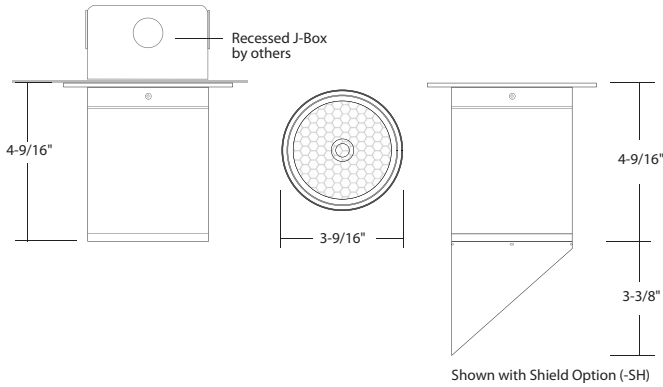

DL340 : 4" ROUND

CEILING DOWNLIGHT (IP65) AMBER (TURTLE SAFE) 200LM (12W)

- True Amber Narrow Wavelength 590nm LED
- Integral Surface J-Box Option
- Emergency back up available
- 5-Year Limited Warranty
- IK08 Rated