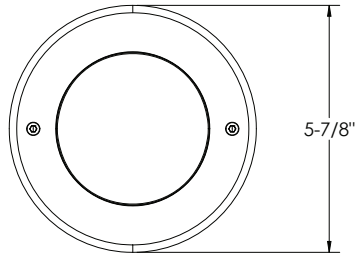

IG16 : 6" GEN2 LED IN-GRADE

500lm-1200lm (6W-14W)

- IK10: High Impact Lens (Drive Over Capable)
- Stainless Steel Ring
- Uniform, Low Glare Illumination
- 5-Year Limited Warranty
- Singular COB Light Source
- Weather-Sealed Construction for Long-Term Reliability

ORDERING : IG16-L13-B25UE-D10-T27-FR

[Click for Full Specification Details](#)

Lumens Optics Control Color Temperature Options

Lumens	Optics	Control	Color Temperature	Options
500lm (6W)	IG16-L05	120V Non-Dimming	Blank	4000K (80 CRI) Blank
800lm (10W)	IG16-L08	TRIAC/ELV Dimming (120V)	-DIN	2700K (80 CRI) -T27
1200lm (14W)	IG16-L13²	0-10V Dimming (120V/277V)	UE-D10	3000K (80 CRI) -T30
		UE-DUN: UniDim™ 0-10V, TRIAC/ELV Dimming (120V/277V)	UE-DUN¹	3500K (80 CRI) -T35
				5000K (80 CRI) -T50
Optics				
60° Flood	Blank			None Blank
10° Pencil Beam	-B10¹			Frosted Lens -FR
25° Narrow Flood	-B25			Slip Resistant -SR
45° Narrow Flood	-B45			
90° Very Wide Flood	-B90			
30° x 60° Asymmetric	-B3060			
Wall Wash	-BWW¹			