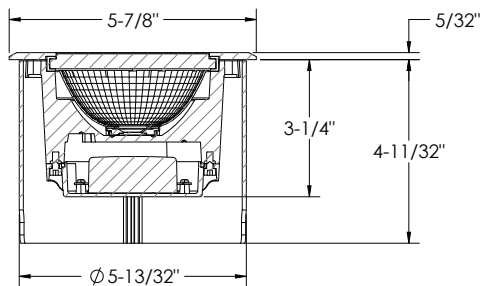

IG16 : 6" GEN2 LED IN-GRADE

500lm-1200lm (6W-14W)

- IK10: High Impact Lens (Drive Over Capable)
- Stainless Steel Ring
- Uniform, Low Glare Illumination
- 5-Year Limited Warranty
- Singular COB Light Source
- Weather-Sealed Construction for Long-Term Reliability