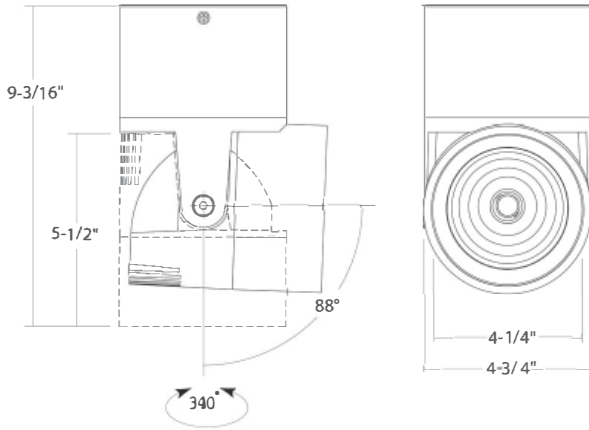

LCALDJ5 : 5" CYLOPRO

ADJUSTABLE ACCENT 2500lm/3500lm (30W-45W)

Not recommended for horizontal wall mount

- Adjustable illumination with a small footprint
- Pendant or surface mount
- Multiple beam spreads
- Variety of dimming options

ORDERING : LCALDJ5W-L25-B25-DIN-T27-STM24-FR

[Click for Full Specification Details](#)

LCALDJ5

Fixture Finish Lumens Beam Spread Control Color Temperature Mounting Accessories

Finish

White	W
Black	B

Lumens

2500lm (30W)	-L25
3500lm (45W)	-L35