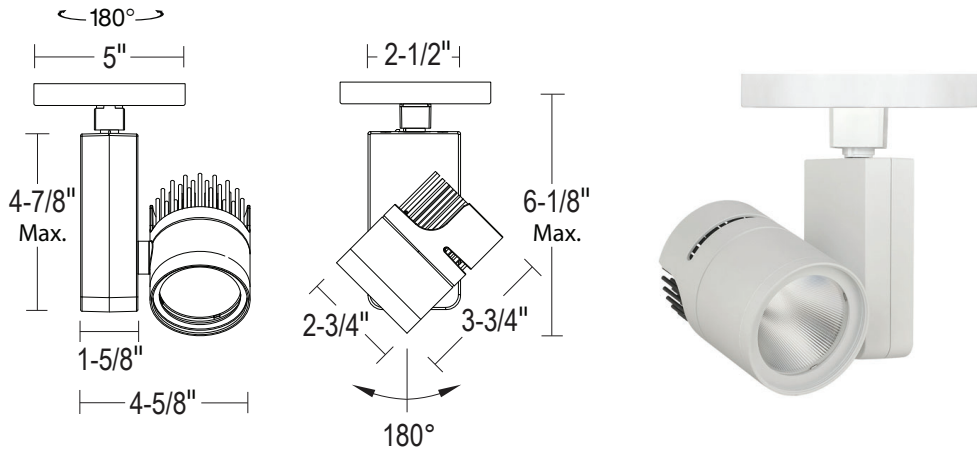

LCD7415: APOLLO 15 CANOPY MOUNT LED TRACK HEAD 1500LM (21W)

- Fully die-cast for high quality, long-lasting beauty
- 3 beam spread options for fine tuning footcandle distribution
- Powerful 1500 lumen output lights objects and spaces near and far
- MR16 75W performance in a long life, cool running LED track head
- Available with Tool-less field changeable optics
- 0-10V, ELV or 3-Wire Dimming options

ORDERING : LCD7415B-B15UE-DUN-DLV-T27-C90

[Click for Full Specification Details](#)

LCD7415

Fixture	Finish	Beam Spread	Control	Color Temperature	Option
Finish	Beam Spread	Control	Color Temperature		
All Black B	Spot -B15	Non-Dimming (120V) Blank	2700K (90 CRI) -T27-C90		
Bright White/Black Heat Sink W	Narrow Flood -B25	UniDim™ 0-10V, TRIAC/ELV Dimming (120V/277V) UE-DUN	3000K (90 CRI) -T30-C90		
	Flood -B45	Athena Wireless Node (120V) -AWN	3500K (90 CRI) -T35-C90		
		UniSense - Remotely Mounted Motion/Photosensor (120V) -SUN-RMT²	4000K (90 CRI) -T40-C90		
		UniSense - Remotely Mounted Motion/Photosensor (120V/277V) -SUN-RMT-1227²	6500K (80 CRI) -T65		
		Casambi Wireless Dimming (120V/277V) -DCSM¹	1850K-2700K -TWD		
		BubblyNet Wireless System (120V/277V) -DBNT¹	Warm Dimming		
			Option		
			None Blank		
			MR16 Hex Louver -LVR¹		