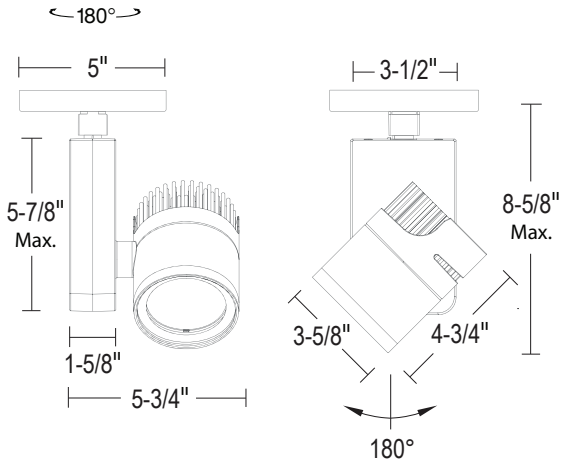

LCD7430 : APOLLO 30 CANOPY MOUNT LED TRACK HEAD 2900LM (32W)

- Fully die-cast for high quality, long-lasting beauty
- 3 beam spread options for fine tuning footcandle distribution
- Powerful 2900 lumen output lights objects and spaces near and far
- MR16 75W performance in a long life, cool running LED track head
- Available with Tool-less field changeable optics
- 0-10V, ELV or 3-Wire Dimming options