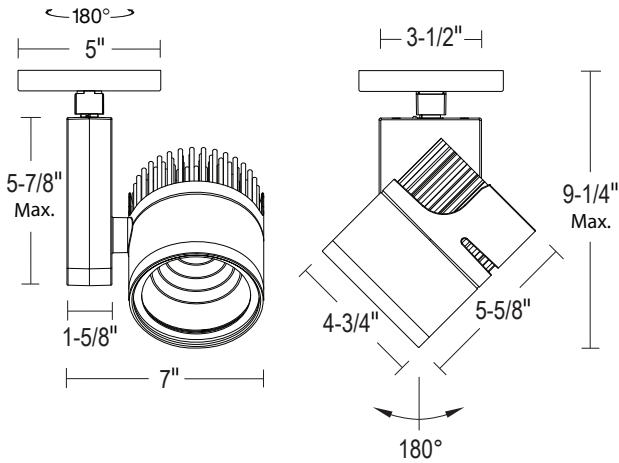

## LCD7445 : APOLLO 50 CANOPY MOUNT LED TRACK HEAD 4500LM (48W)

- Fully die-cast for high quality, long-lasting beauty
- 4 beam spread options for fine tuning footcandle distribution
- Powerful 4500 lumen output lights objects and spaces near and far
- T4 & T6 performance in a long life, cool running LED track head
- 0-10V, ELV or 3-Wire Dimming options

### ORDERING : LCD7445B-B15UE-DUN-T27-C90

[Click for Full Specification Details](#)