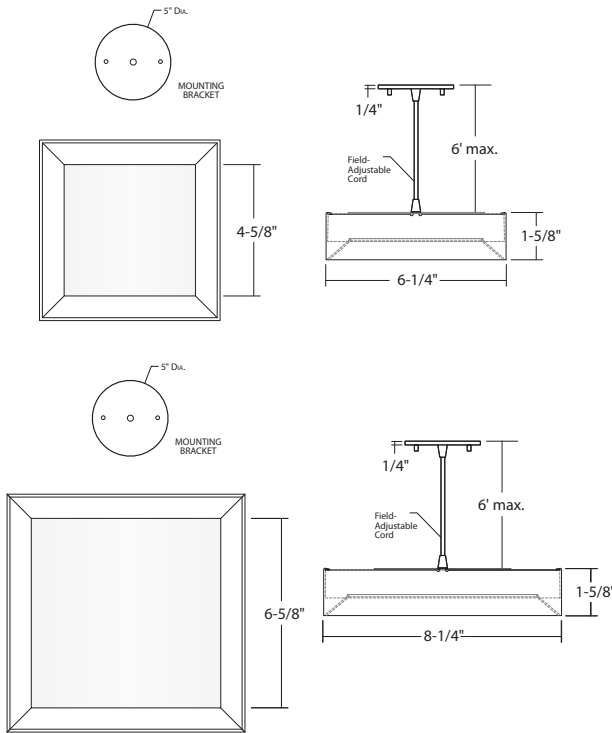

LCMPD-BVL-QP : 5" & 7" SQUARE BEVEL LUMENPAD PENDANT

1000LM / 1300LM (10W/14W)

- New Bevel Trim Tapered Design
- Complements modern and architectural interiors
- Robust anodized color finishes
- WET LOCATION – For covered ceiling mount only
- Multiple Wireless Control Options
- Remote Emergency Available
- Various Color Temperatures and ColorSelect
- Low Glare

ORDERING : LCMPD-BVL-5QPW-TS27

[Click for Full Specification Details](#)

Fixture	Finish	Control	Color Temperature	Emergency Options	Mounting
Fixture		Uplight	Color Temperature	Emergency Options	Emergency Options
5" Square Bevel LumenPad Pendant 1000lm (10W)	LCMPD-BVL-5QP	None	Blank	2700K (90 CRI)	-TS27
		1000lm	-LU10⁷	3000K (90 CRI)	-TS30
				3500K (90 CRI)	-TS35
				4000K (90 CRI)	-TS40
				5000K (90 CRI)	-TS50
				Color Select 2700K/3000K/3500K/4000K/5000K (90 CRI)	-TS2750
7" Square Bevel LumenPad Pendant 1300lm (14W)	LCMPD-BVL-7QP	Control			Mounting
		TRIAC/ELV Dimming (120V)	Blank²		Surface J-Box Mount Blank
		0-10V Dimming (120V/277V)	UE-D10⁵		1CCT/1INT Connector -1C1N
		Casambi Wireless Dimming (120V/277V)	-DCSM		2CCT/2INT Connector -2C2N
		BubblyNet Wireless System (120V/277V)	-DBNT		3CCT/1INT Connector -3C1N
		Athena Wireless Node (120V)	-AWN		
Finish⁶					
White	W¹				
Black	B				
Silver	S¹				
Bronze	BZ				
Matte Gold	MG¹				

³ Remote Location Emergency System only available for (UE-D10).

⁴ Check Wiring Diagram for Remote Emergency Backup.

⁵ Requires 4" Octagon Electrical Box, 2-1/8" deep min. to install this luminaire.

⁶ Silver, Bronze, and Matt Gold finish comes standard with Black pendant mounting bracket and cord.