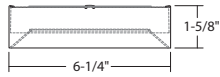

LCMPD-BVL : 5" & 7" SQUARE BEVEL LUMENPAD 1000LM/1300LM (10W/14W)

5" BEVEL

7" BEVEL

- New Bevel Trim Tapered Design
- Complements modern and architectural interiors
- Robust anodized color finishes
- WET LOCATION – For covered ceiling mount only
- Multiple Wireless Control Options
- Remote Emergency Available
- Various Color Temperatures and ColorSelect
- Low Glare

ORDERING : LCMPD-BVL-5QW-TS27

[Click for Full Specification Details](#)

Fixture	Finish	Control	Color Temperature	Emergency Options
Fixture		Control	Color Temperature	Emergency Options
5" Square Bevel LumenPad 1000lm (10W)	LCMPD-BVL-5Q	TRIAC/ELV Dimming (120V) 0-10V Dimming (120V/277V) Casambi Wireless Dimming (120V/277V)	Blank ³ UE-D10 -DCSM	2700K (90 CRI) -TS27 3000K (90 CRI) -TS30 3500K (90 CRI) -TS35
7" Square Bevel LumenPad 1300lm (14W)	LCMPD-BVL-7Q	BubblyNet Wireless System (120V/277V) Athena Wireless Node (120V) Athena Wireless Node Occupancy Sensor (120V)	-DBNT -AWN -AWN-OCC	4000K (90 CRI) -TS40 5000K (90 CRI) -TS50 ⁶ Color Select 2700K/3000K/3500K/4000K/5000K (90 CRI) -TS2750 ⁶
Finish				
White	W ²			None Blank
Black	B			Remote Location -EMAC ^{4,5}
Silver	S ²			Emergency System
Bronze	BZ			
Matte Gold	MG ²			