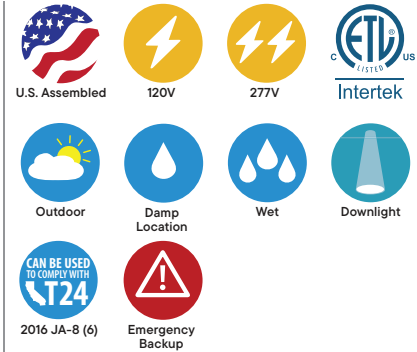

LCMPD-BVL : 5" & 7" SQUARE BEVEL LUMENPAD 1000LM/1300LM (10W/14W)

5" BEVEL

7" BEVEL

- New Bevel Trim Tapered Design
- Complements modern and architectural interiors
- Robust anodized color finishes
- WET LOCATION – For covered ceiling mount only
- Multiple Wireless Control Options
- Remote Emergency Available
- Various Color Temperatures and ColorSelect
- Low Glare

ORDERING : LCMPD-BVL-5QW-TS27

[Click for Full Specification Details](#)

Fixture	Finish	Control	Color Temperature	Emergency Options
Fixture		Control	Color Temperature	Emergency Options
5" Square Bevel LumenPad 1000lm (10W)	LCMPD-BVL-5Q	TRIAC/ELV Dimming (120V) 0-10V Dimming (120V/277V) Casambi Wireless Dimming (120V/277V)	Blank ³ UE-D10 -DCSM	2700K (90 CRI) -TS27 3000K (90 CRI) -TS30 3500K (90 CRI) -TS35
7" Square Bevel LumenPad 1300lm (14W)	LCMPD-BVL-7Q	BubblyNet Wireless System (120V/277V) Athena Wireless Node (120V) Athena Wireless Node Occupancy Sensor (120V)	-DBNT -AWN -AWN-OCC	4000K (90 CRI) -TS40 5000K (90 CRI) -TS50 ⁶ Color Select 2700K/3000K/3500K/4000K/5000K (90 CRI) -TS2750 ⁶
Finish				
White	W ²			None Blank
Black	B			Remote Location -EMAC ^{4,5}
Silver	S ²			Emergency System
Bronze	BZ			
Matte Gold	MG ²			