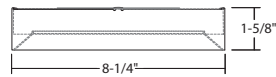

LCMPD-BVL : 5" & 7" SQUARE BEVEL LUMENPAD 1000LM/1300LM (10W/14W)

5" BEVEL

7" BEVEL

- New Bevel Trim Tapered Design
- Complements modern and architectural interiors
- Robust anodized color finishes
- WET LOCATION – For covered ceiling mount only
- Multiple Wireless Control Options
- Remote Emergency Available
- Various Color Temperatures and ColorSelect
- Low Glare

ORDERING : LCMPD-BVL-5QW-TS27

[Click for Full Specification Details](#)

Fixture	Finish	Control	Color Temperature	Emergency Options
Fixture		Control	Color Temperature	Emergency Options
5" Square Bevel LumenPad 1000lm (10W)	LCMPD-BVL-5Q	TRIAC/ELV Dimming (120V) 0-10V Dimming (120V/277V) Casambi Wireless Dimming (120V/277V)	Blank ³ UE-D10 -DCSM	2700K (90 CRI) -TS27 3000K (90 CRI) -TS30 3500K (90 CRI) -TS35
7" Square Bevel LumenPad 1300lm (14W)	LCMPD-BVL-7Q	BubblyNet Wireless System (120V/277V) Athena Wireless Node (120V) Athena Wireless Node Occupancy Sensor (120V)	-DBNT -AWN -AWN-OCC	4000K (90 CRI) -TS40 5000K (90 CRI) -TS50 ⁶ Color Select 2700K/3000K/3500K/4000K/5000K (90 CRI) -TS2750 ⁶
Finish				
White	W ²			None Blank
Black	B			Remote Location -EMAC ^{4,5}
Silver	S ²			Emergency System
Bronze	BZ			
Matte Gold	MG ²			