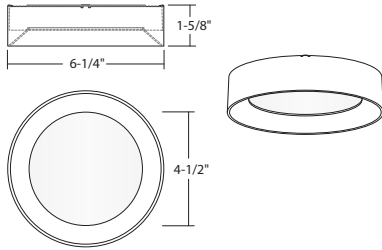

LCMPD-BVL-R-USA : 5" & 7" ROUND BEVEL LUMENPAD 1000LM - 1400LM (11W - 14W)

5" BEVEL

7" BEVEL

- New Bevel Trim Tapered Design
- Complements modern and architectural interiors
- Robust anodized color finishes
- WET LOCATION – For covered ceiling mount only
- Multiple Wireless Control Options
- Remote Emergency Available
- Various Color Temperatures and ColorSelect
- Low Glare

ORDERING : LCMPD-BVL-5RUSAW-TS27

[Click for Full Specification Details](#)

Fixture	Finish	Control	Color Temperature
5" Round Bevel LumenPad 1000lm (11W)	LCMPD-BVL-5R-USA	White Black Silver	W ² B S ²
7" Round Bevel LumenPad 1400lm (14W)	LCMPD-BVL-7R-USA	Bronze Matte Gold	BZ MG ²
		TRIAC/ELV Dimming (120V) 0-10V Dimming (120V/277V) Casambi Wireless Dimming (120V/277V) BubblyNet Wireless System (120V/277V)	Blank ³ UE-D10 -DCSM ¹ -DBNT ^{1,7}
			2700K (90 CRI) -TS27 3000K (90 CRI) -TS30 3500K (90 CRI) -TS35 4000K (90 CRI) -TS40 5000K (90 CRI) -TS50 ⁶ Color Select 2700K/3000K/ 3500K/4000K/5000K (90 CRI) -TS2750 ⁶