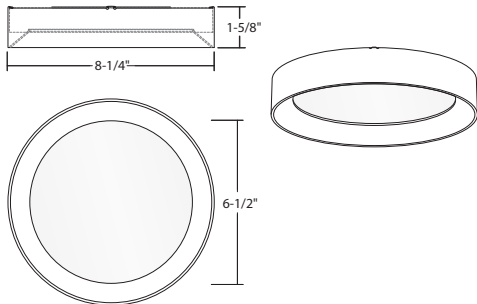

LCMPD-BVL-R-USA : 5" & 7" ROUND BEVEL LUMENPAD 1000LM - 1400LM (11W - 14W)

5" BEVEL

7" BEVEL

- New Bevel Trim Tapered Design
- Complements modern and architectural interiors
- Robust anodized color finishes
- WET LOCATION – For covered ceiling mount only
- Multiple Wireless Control Options
- Remote Emergency Available
- Various Color Temperatures and ColorSelect
- Low Glare

ORDERING : LCMPD-BVL-5RUSAW-TS27

[Click for Full Specification Details](#)

Fixture	Finish	Control	Color Temperature
5" Round Bevel LumenPad 1000lm (11W)	LCMPD-BVL-5R-USA	White Black Silver	W ² B S ²
7" Round Bevel LumenPad 1400lm (14W)	LCMPD-BVL-7R-USA	Bronze Matte Gold	BZ MG ²
		TRIAC/ELV Dimming (120V) 0-10V Dimming (120V/277V) Casambi Wireless Dimming (120V/277V) BubblyNet Wireless System (120V/277V)	Blank ³ UE-D10 -DCSM ¹ -DBNT ^{1,7}
			2700K (90 CRI) -TS27 3000K (90 CRI) -TS30 3500K (90 CRI) -TS35 4000K (90 CRI) -TS40 5000K (90 CRI) -TS50 ⁶ Color Select 2700K/3000K/ 3500K/4000K/5000K (90 CRI) -TS2750 ⁶