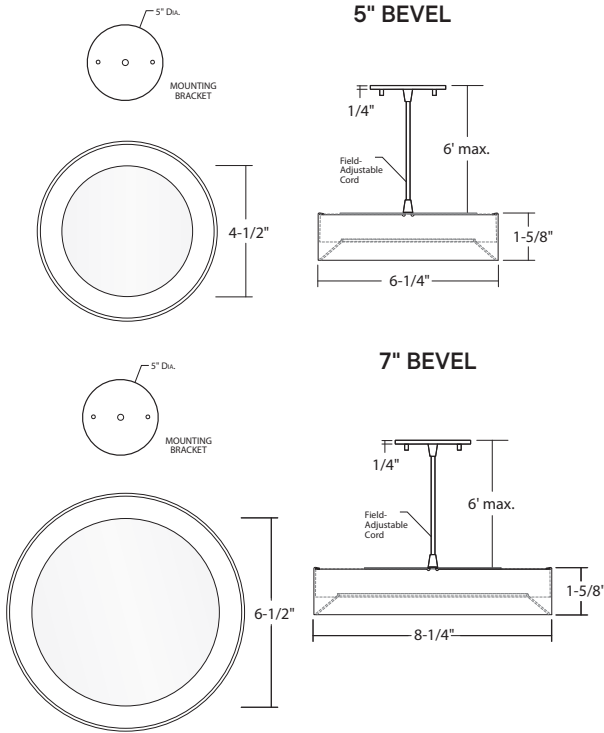

## LCMPD-BVL-RP-USA : 5" & 7" ROUND BEVEL LUMENPAD PENDANT

1000LM - 1400LM (11W - 14W)

- New Bevel Trim Tapered Design
- Complements modern and architectural interiors
- Robust anodized color finishes
- WET LOCATION – For covered ceiling mount only
- Multiple Wireless Control Options
- Remote Emergency Available
- Various Color Temperatures and ColorSelect
- Low Glare

### ORDERING : LCMPD-BVL-5RP-USAW-TS27

 [Click for Full Specification Details](#)

Fixture	Finish	Uplight	Control	Color Temperature	Mounting
<b>Fixture</b>	<b>Finish<sup>7</sup></b>	<b>Uplight</b>	<b>Control</b>	<b>Color Temperature</b>	
5" Round Bevel LumenPad Pendant 1000lm (11W)	<b>LCMPD-BVL-5RP-USA</b>	White Black Silver Bronze	<b>W<sup>1</sup></b> <b>B</b> <b>S<sup>1</sup></b> <b>BZ</b>	None 1000lm	<b>Blank</b> <b>-LU10<sup>8</sup></b>
7" Round Bevel LumenPad Pendant 1400lm (14W)	<b>LCMPD-BVL-7RP-USA</b>	Matte Gold	<b>MG<sup>1</sup></b>	TRIAC/ELV Dimming (120V) 0-10V Dimming (120V/277V) Casambi Wireless Dimming (120V/277V) BubblyNet Wireless System (120V/277V)	<b>Blank<sup>2</sup></b> <b>UE-D10<sup>6</sup></b> <b>-DCSM<sup>1</sup></b> <b>-DBNT<sup>1,5</sup></b>
					<b>Color Temperature</b>
					2700K (90 CRI) <b>-TS27</b> 3000K (90 CRI) <b>-TS30</b> 3500K (90 CRI) <b>-TS35</b> 4000K (90 CRI) <b>-TS40</b> 5000K (90 CRI) <b>-TS50</b> Color Select 2700K/3000K/3500K/4000K/5000K (90 CRI) <b>-TS2750</b>
					<b>Mounting</b>
					Surface JBox Mount <b>Blank</b> 1CCT/1INT Connector <b>-1C1N</b> 2CCT/2INT Connector <b>-2C2N</b> 3CCT/1INT Connector <b>-3C1N</b>

<sup>5</sup> Special Order. Must be ordered with LCMPD7-EMA-BLANK.

<sup>6</sup> Requires 4" Octagon Electrical Box, 2-1/8" deep min. to install this luminaire.

<sup>7</sup> Silver, Bronze, and Matt Gold finish comes standard with Black pendant mounting bracket and cord.