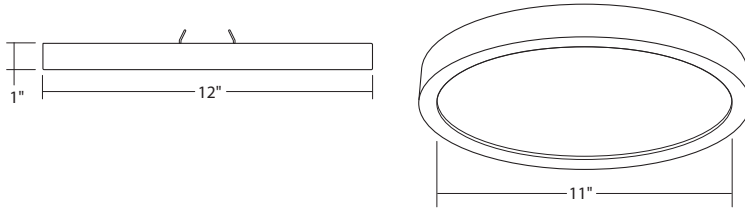

## LCMPD12R : 12" LUMENPAD ROUND

LED DOWNLIGHT SURFACE MOUNT 2000LM (22W)

- Easily mounts to standard octagonal J-Box
- Super Slim 1" thick with die-cast aluminum frame
- No-glare side lit illumination
- Suitable for temperature down to -4°F/-20°C
- WET LOCATION – For covered ceiling mount only
- 3-Years Warranty
- Black, Bronze, Silver and Matt Gold finishes available
- California Title 24/JA8 Compliant

### ORDERING : LCMPD12RWUE-D10-TS30

[Click for Full Specification Details](#)