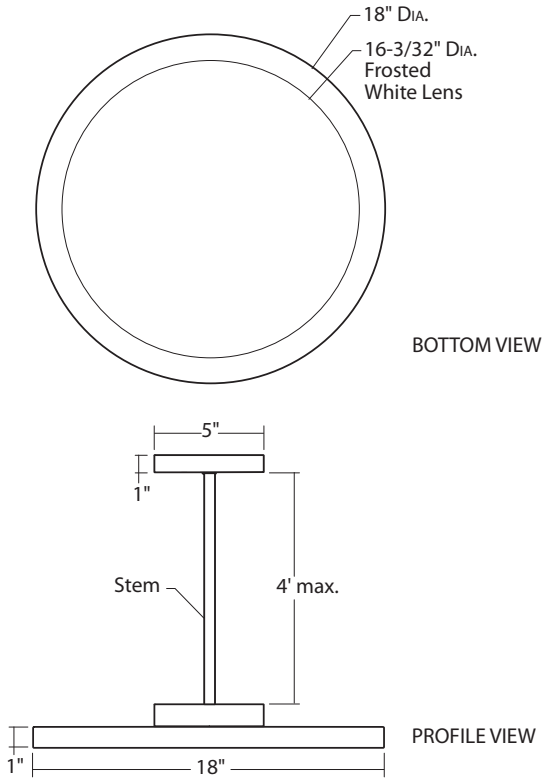

## LCMPD18RP : 18" LUMENPAD ROUND LED DOWNLIGHT PENDANT MOUNT 2800LM (30W)

- 30W, 2800 Lumen Package
- Color Rendering Index: 90 CRI
- Lamp Equivalent: 65W BR30
- Super Slim 1" thick with die-cast aluminum frame
- 3-Year Warranty
- Black, Bronze, Silver and Matt Gold finishes available
- New 3000lm Uplight option
- New pendant aircraft Cable Mounting
- New Sloped-Ceiling Stems Kit
- New Field Cuttable Stems Kits

### ORDERING : LCMPD18RPWUE-D10-TS30-STM24

[Click for Full Specification Details](#)

#### LCMPD18RP

Fixture	Finish	Uplight	Control	Color Temperature	Mounting
<b>Finish<sup>2</sup></b>				<b>Color Temperature</b>	<b>Mounting</b>
White	<b>W</b>	ELV Dimming (120V)	<b>Blank</b>	2700K (90 CRI)	72" Power Feed + Aircraft CableKit
Black	<b>B<sup>1</sup></b>	0-10V Dimming (120V/277V)	<b>UE-D10<sup>4,5</sup></b>	3000K (90 CRI)	120" Power Feed + Aircraft CableKit
Silver	<b>S<sup>1</sup></b>			3500K (90 CRI)	250" Power Feed + Aircraft CableKit
Bronze	<b>BZ<sup>1</sup></b>	Athena Wireless Node (120V)	<b>-AWN</b>	4000K (90 CRI)	12" STEM, Flat Ceiling
Matt Gold	<b>G<sup>6</sup></b>			5000K (90 CRI)	24" STEM, Flat Ceiling
				ColorSelect 3000K/3500K/4000K (90 CRI)	36" STEM, Flat Ceiling
<b>Uplight</b>					48" STEM, Flat Ceiling
None	<b>Blank</b>				12" STEM, Sloped Ceiling
3000lm (Up to 35W)	<b>-LU30<sup>6</sup></b>				24" STEM, Sloped Ceiling
					36" STEM, Sloped Ceiling
					48" STEM, Sloped Ceiling
					6" STEM, Sloped Ceiling + Field-Cuttable
					12" STEM, Sloped Ceiling + Field-Cuttable
					24" STEM, Sloped Ceiling + Field-Cuttable
					36" STEM, Sloped Ceiling + Field-Cuttable
					48" STEM, Sloped Ceiling + Field-Cuttable