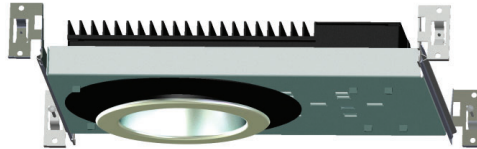

LHABSHLD4 : 4" LUMENBLAST SUPER SHALLOW OPEN DOWNLIGHTS, ROUND, 1200LM - 3000LM (10W-30W)

- Low Glare Design
- Highly efficient COB (Chip on Board) LED
- For Super Shallow 2-3/16" ceiling
- Small 4" aperture
- Fits Round Trims

ORDERING : LHABSHLD410C025-DIN-B15-T27/LRBSHL4SSF

 [Click for Full Specification Details](#)

LHABSHLD4

Fixture	Lumens	Control	Beam Spread	Color Temperature	Trim	
1200lm (10W)	12C025	Non-Dimming (120V)	Blank	15° Spot -B15	2700K (80 CRI) -T27	All Satin LRBSHL4SSF
1200lm (10W) (IC RATED)	12C025-IC	TRIAC/ELV Dimming (120V)	-DIN	25° Narrow Flood -B25	2700K (97 CRI) -T27-C97¹	Satin Haze/ White LRBSHL4SWF
1800lm (15W)	18C035	0-10V Dimming (120V/277V)	UE-D10	35° Flood -B35	3000K (80 CRI) -T30	All White LRBSHL4WWF
1800lm (15W) (IC RATED)	18C035-IC	1%, 0-10V Dimming (120V/277V)	UE-D10P1	50° Wide Flood -B50	3000K (97 CRI) -T30-C97¹	All Black LRBSHL4BBF
2400lm (20W)	24C050	UniDim™ 0-10V, ELV, Triac Dimming (120V/277V)	UE-DUN	3500K (90 CRI) -T35	4000K (90 CRI) -T40	
3000lm (30W)	30C070					