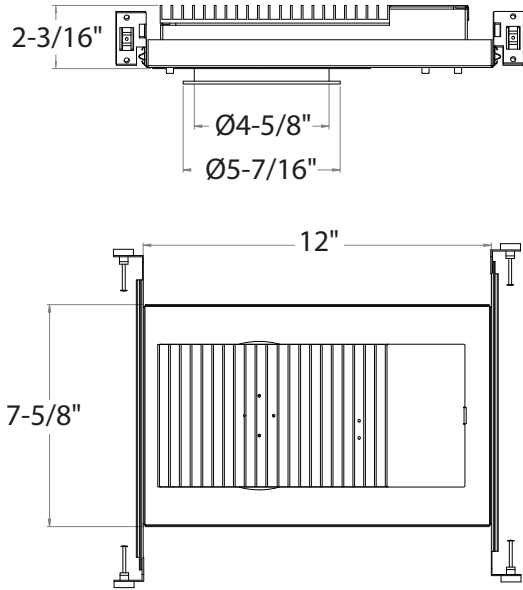

LHABSHLD4 : 4" LUMENBLAST SUPER SHALLOW OPEN DOWNLIGHTS, ROUND, 1200LM - 3000LM (10W-30W)

- Low Glare Design
- Highly efficient COB (Chip on Board) LED
- For Super Shallow 2-3/16" ceiling
- Small 4" aperture
- Fits Round Trims

ORDERING : LHABSHLD410C025-DIN-B15-T27/LRBSHL4SSF

 [Click for Full Specification Details](#)

LHABSHLD4

Fixture	Lumens	Control	Beam Spread	Color Temperature	Trim	
1200lm (10W)	12C025	Non-Dimming (120V)	Blank	15° Spot -B15	2700K (80 CRI) -T27	All Satin LRBSHL4SSF
1200lm (10W) (IC RATED)	12C025-IC	TRIAC/ELV Dimming (120V)	-DIN	25° Narrow Flood -B25	2700K (97 CRI) -T27-C97¹	Satin Haze/ White LRBSHL4SWF
1800lm (15W)	18C035	0-10V Dimming (120V/277V)	UE-D10	35° Flood -B35	3000K (80 CRI) -T30	All White LRBSHL4WWF
1800lm (15W) (IC RATED)	18C035-IC	1%, 0-10V Dimming (120V/277V)	UE-D10P1	50° Wide Flood -B50	3000K (97 CRI) -T30-C97¹	All Black LRBSHL4BBF
2400lm (20W)	24C050	UniDim™ 0-10V, ELV, Triac Dimming (120V/277V)	UE-DUN	3500K (90 CRI) -T35	4000K (90 CRI) -T40	
3000lm (30W)	30C070					