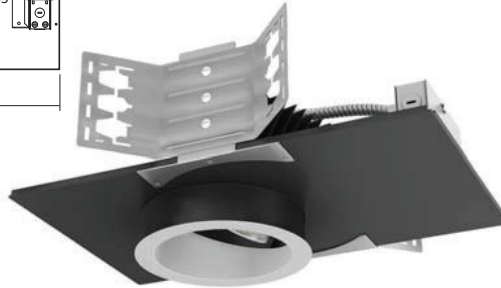

LHAJLD6 : 6" LUMENBLAST

ADJUSTABLE ACCENT & LENSED WALL WASH, ROUND, 1500LM - 10,000LM

- Illuminate up to 100' ceilings
- Adjustable to 35° angle & 355° of rotation.
- Four trim finishes
- Low glare design
- Highly efficient COB (Chip on Board) LED