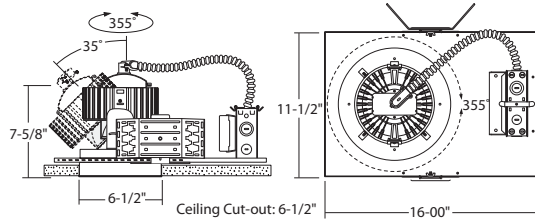

LHAJLD6 : 6" LUMENBLAST

ADJUSTABLE ACCENT & LENSED WALL WASH, ROUND, 1500LM - 10,000LM

- Illuminate up to 100' ceilings
- Adjustable to 35° angle & 355° of rotation.
- Four trim finishes
- Low glare design
- Highly efficient COB (Chip on Board) LED

ORDERING : LHAJLD620C050UE-DUN-B45-T27-FS/LRA671S

[Click for Full Specification Details](#)

LHAJLD6

Fixture Lumens Control Beam Spread Color Temperature Frame Options / Trim

Fixture	Lumens	Control	Beam Spread	Color Temperature	Frame Options	Trim	
Adjustable Downlight	LHAJLD6	Non-Dimming Remote Driver TRIAC/ELV Dimming (120V) 0-10V Dimming (120V/277V) eldoLED Dim to Dark 10%, Wireless Enocean Adapter (120V/277V) DMX Dimming with input via XLR5 (120V/277V) DMX Dimming with input via RJ45 (120V/277V) 1%, 0-10V Dimming (120V/277V) 0-10V Dimming (347V) Lutron Hi-Lume (120V/277V) 1%, 2-Wire Incandescent (120V) Dali Dimming Athena Wireless Node (120V) UniSense - Remotely Mounted Motion/Photosensor (120V) UniSense - Remotely Mounted Motion/Photosensor Casambi Wireless Dimming BubblyNet Wireless System Lutron Vive Wireless Dimming Module	Blank -RMT -DIN UE-D10 UE-D10PZ¹⁰ UE-DEN⁸ UE- DMXLR5⁸ UE- DMXRJ45⁸ UE-D10P1 -347-D10 UE-DHL1⁸ DINP1⁷ -DLI⁸ -AWN -SUN-RMT⁹ -SUN-RMT-1227⁹ -DCSM⁸ -DBNT⁸ -VIVE⁸	25° Narrow Flood -B25 45° Flood -B45 60° Wide Flood -B60 90° Very Wide Flood -B90	2700K, 80 CRI -T27 2700K, 90 CRI -T27-C90 2700K, 97 CRI -T27-C97³ 3000K, 80 CRI -T30 3000K, 90 CRI -T30-C90 3000K, 97 CRI -T30-C97³ 3500K, 80 CRI -T35 4000K, 80 CRI -T40 Warm dimming 1850K-3000K Tunable White 2700K-6500K -TTW^{5,8} -TWD^{4,8}	None Generator Transfer Device Single Fuse 10W Emergency Battery Full Power Emergency Inverter Full Power Emergency Inverter (347V) C-Channel Hanger Bar Set Adjustable C-Channel Hanger Bar Set Trim (Open Adjustable) All White All Black All Satin Haze Satin Haze/White Trim (Frosted Lens Wall Wash) All White All Black All Satin Haze Satin Haze/White (For wet locations add -WL)	Blank -GTD -FS -EM -EMAC⁶ -EMAC 347⁶ C260 C260-J LRA671W LRA671B LRA671S LRA671SW LRA672W LRA672B LRA672S LRA672SW

¹ 4000lm, 8000lm and 10,000lm not available with Lutron (Hi-Lume) driver.

² All drivers are 120V/277V unless otherwise noted.

³ 97 CRI available for lumen packages of 5000lm and above.

⁴ Warm Dimming only available for 1500lm, 2000lm & 2500lm options.

⁵ Tunable White only available with 0-10V signal via UE-D10P1 option or DMX signal via UE-DMX option for 1500lm, 2000lm, 2500lm, 3000lm & 5000lm option only.

⁶ Check wiring diagrams.

⁷ DINP1 only available for 1500lm, 2000lm & 2500lm options.

⁸ Special Order. Extended lead time may apply. Consult Factory.

⁹ (-SUN-RMT) sensor sent with mounting clips for existing ceiling applications.

¹⁰ Not available for 10,000lm

OPTIONS

/C260
C-Channel Hanger Bar Set

/C260-J
Adjustable C-Channel Hanger Bar Set