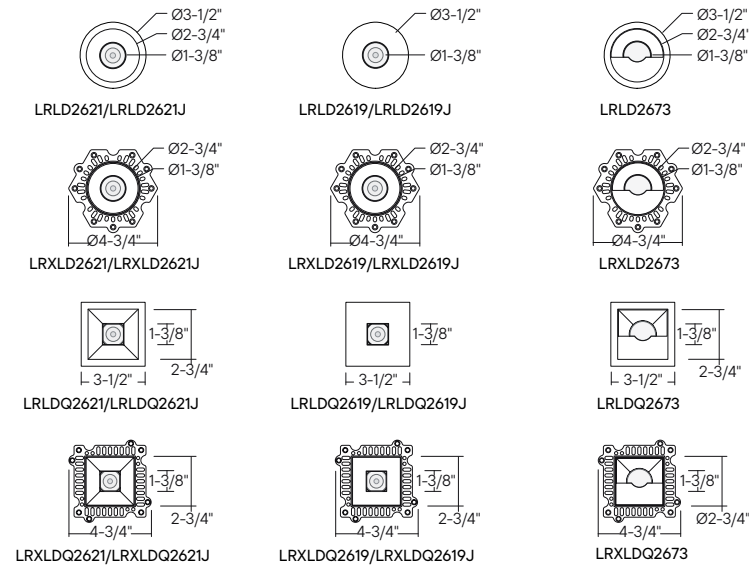

LHFRLD26 : 2.5" GEN2 P-SERIES FIRE-RATED NEW CONSTRUCTION FRAME ROUND/SQUARE

- Patented 3-stage fire-resistant technology
- One-hour fire rating
- New construction frame
- Eliminates manually constructed drywall enclosures saving labor, materials and time
- IC Rated and airtight

ORDERING : /LHFRLD26

 [Click for Full Specification Details](#)

/LHFRLD26

Housing

Housing*

2.5" Fire-Rated /LHFRLD26
 Housing

2025.11.13

*Type IC Frame and Fire-Rated Frame only compatible with LD5INTJBX with -CO20-HO (600lm, 8W)