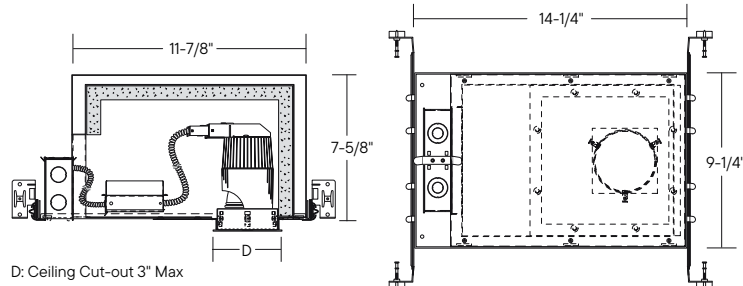

LHFRLD26 : 2.5" GEN2 P-SERIES FIRE-RATED NEW CONSTRUCTION FRAME ROUND/SQUARE

- Patented 3-stage fire-resistant technology
- One-hour fire rating
- New construction frame
- Eliminates manually constructed drywall enclosures saving labor, materials and time
- IC Rated and airtight

ORDERING : /LHFRLD26

 [Click for Full Specification Details](#)

/LHFRLD26

Housing

Housing*

2.5" Fire-Rated /LHFRLD26
 Housing

2025.11.13

*Type IC Frame and Fire-Rated Frame only compatible with LD5INTJBX with -CO20-HO (600lm, 8W)