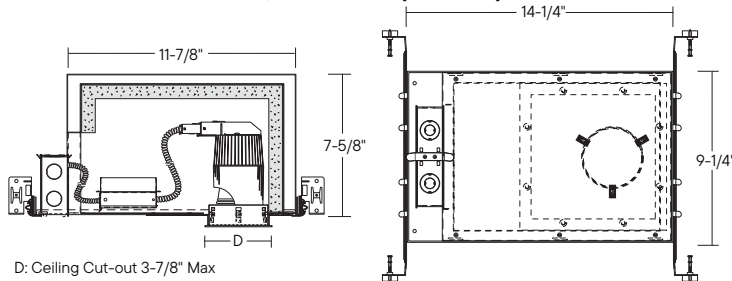

LHFRLD35 : 3.5" GEN2 P-SERIES FIRE-RATED NEW CONSTRUCTION FRAME ROUND/SQUARE (15W) MAX

- Patented 3-stage fire-resistant technology
- One-hour fire rating
- New construction frame
- Eliminates manually constructed drywall enclosures saving labor, materials and time
- IC Rated and airtight

ORDERING : /LHFRLD35

/LHFRLD35

Housing

Housing*

3.5" Fire-Rated /LHFRLD35
 Housing

[Click for Full Specification Details](#)

2026.05.06

*Type IC Frame and Fire-Rated Frame only compatible with LD5INTJBX with -CO20-HO (600lm, 8W)