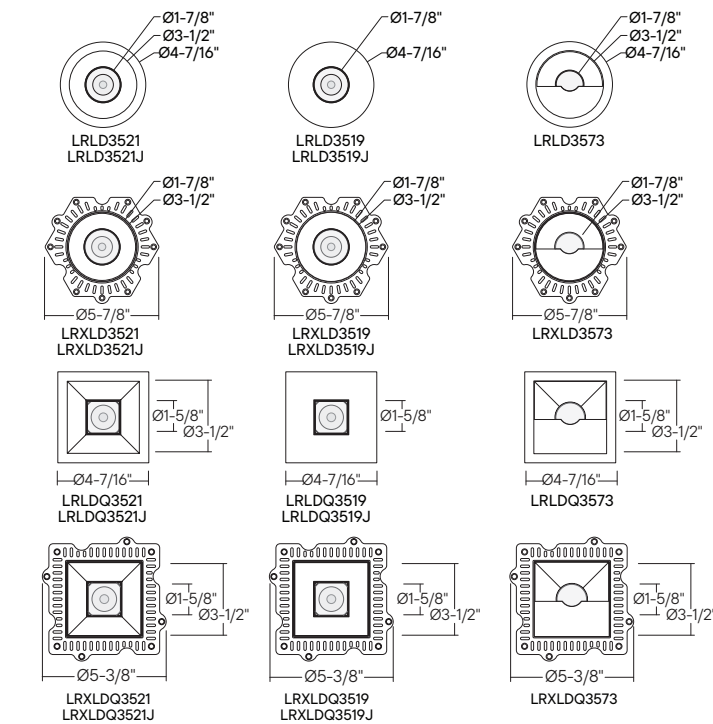

LHFRLD35 : 3.5" GEN2 P-SERIES FIRE-RATED NEW CONSTRUCTION FRAME ROUND/SQUARE (15W) MAX

- Patented 3-stage fire-resistant technology
- One-hour fire rating
- New construction frame
- Eliminates manually constructed drywall enclosures saving labor, materials and time
- IC Rated and airtight

ORDERING : /LHFRLD35

/LHFRLD35

Housing

Housing*

3.5" Fire-Rated /LHFRLD35
 Housing

[Click for Full Specification Details](#)

2026.05.06

*Type IC Frame and Fire-Rated Frame only compatible with LD5INTJBX with -CO20-HO (600lm, 8W)