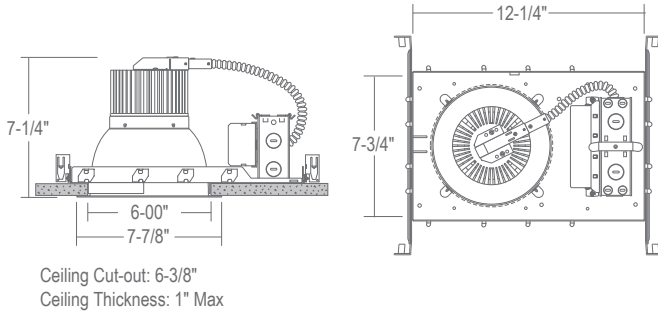

LHFRLD6C - 6" C-SERIES

(COB) CHIP ON BOARD BEAM CONTROL LED
IC FIRE-RATED DOWNLIGHT, 1000LM-2000LM (10W-20W)

- Patented dual-layer housing with one-hour fire rating
- IC Rated and Airtight
- Heavy Duty Self-Flanged Reflector
- Soft Even Lumen Distribution
- Sound Rated: Constructed to dampen unwanted noise