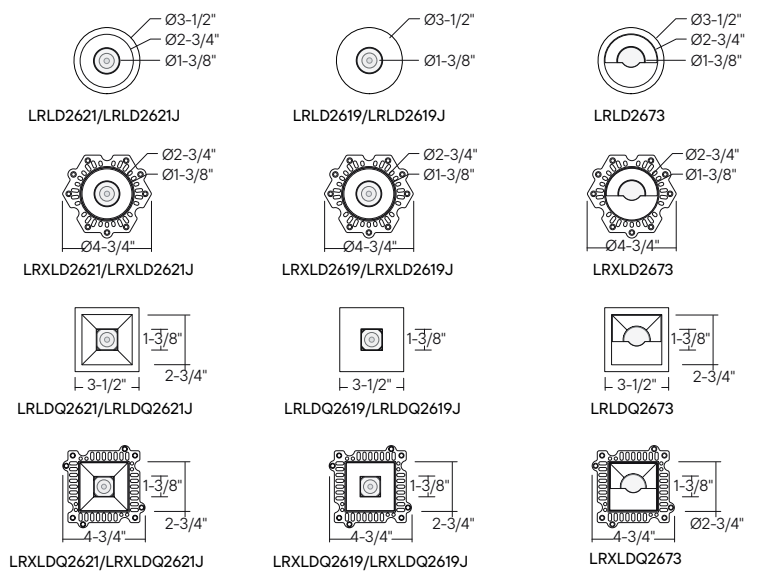

LHLD26IC-FRM : 2.5" GEN2 P-SERIES IC FRAME NEW CONSTRUCTION ROUND/SQUARE

- IC Rated Housing (Loosefill Blown / Rolled Insulation)
- Airtight
- Frame includes (x2) 24" Adjustable Hanger Bars
- Hanger bars equipped with 3/4" serrated barbed studs

2025.11.17

ORDERING : /LHLD26IC-FRM

[Click for Full Specification Details](#)

/LHLD26IC-FRM	
Housing	
Housing*	
2.5" IC Rated Frame	/LHLD26IC-FRM

*Type IC Frame and Fire-Rated Frame only compatible with LD5INTJBX with -CO20-HO (600lm, 8W)