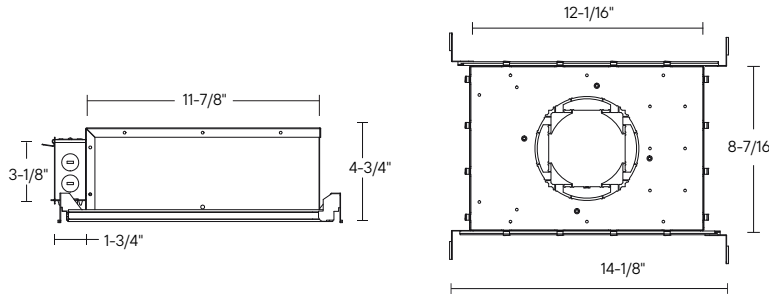

LHLD26IC-FRM : 2.5" GEN2 P-SERIES IC FRAME NEW CONSTRUCTION ROUND/SQUARE

- IC Rated Housing (Loosefill Blown / Rolled Insulation)
- Airtight
- Frame includes (x2) 24" Adjustable Hanger Bars
- Hanger bars equipped with 3/4" serrated barbed studs

2025.11.17

ORDERING : /LHLD26IC-FRM

[Click for Full Specification Details](#)

/LHLD26IC-FRM	
Housing	
Housing*	
2.5" IC Rated Frame	/LHLD26IC-FRM

*Type IC Frame and Fire-Rated Frame only compatible with LD5INTJBX with -CO20-HO (600lm, 8W)