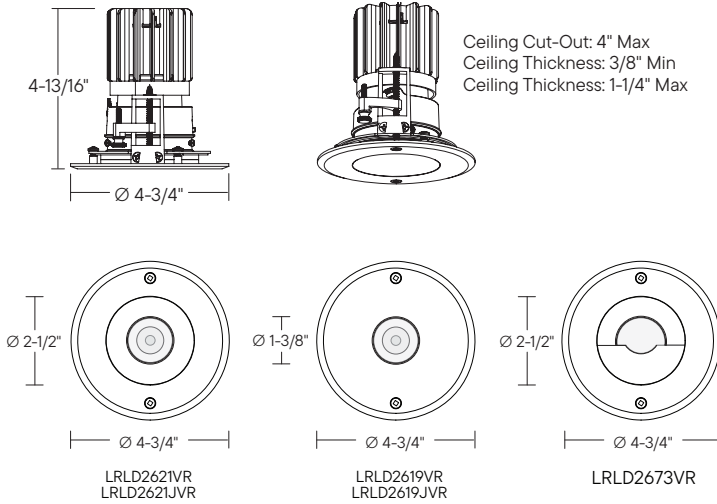

LRLD26VR : 2.5" GEN2 P-SERIES

VANDAL RESISTANT ROUND FLANGED 1000LM-2400LM (15W-30W)

- New stainless steel vandal resistant rings trim options
- Stainless steel trim/faceplate resists corrosion
- 3/8" tempered glass lens for added resilience
- Silicone gasket creates a watertight seal
- Tamper-resistant stainless steel trim screws for added security
- IK08 rated for impact resistance

¹ Special order, minimum order. Extended lead time may apply. Consult Factory.
² (-TWD) is only compatible with (-L09) 1000lm (15W).
⁴ Must be selected for Wallwash Trim Style (LRLD2673).
⁷ Not available with Wall Wash Trim (LRLD2673).