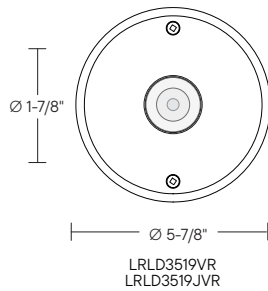

[Click for Full Specification Details](#)

Trim	Trim Finish	Lumens	Beam Spread	Color Temperature	Control	Rating	Accessories
Trim Style	FLANGED		Beam Spread		Control	Rating	
Bevel Downlight	LRLD3521VR	600lm (7W)	Wall Wash only Blank⁴ 15° Beam -B15	2400K (90 CRI) -T24 2700K (97 CRI) -T27	Non-Dimming (120V) Blank TRIAC/ELV Dimming (120V) -DIN	None Blank Airtight Lensed (Wet Location) -WL	
Adjustable Bevel	LRLD3521JVR	1000lm (11W)	24° Beam -B24 36° Beam -B36	2700K (97 CRI) -T27-C97 3000K (90 CRI) -T30	0-10V Dimming (120V/277V) UE-D10 1%, 0-10V Dimming (120V/277V) UE-D10P1	4" J-Box (Chicago Plenum) -JB-CHP	
Adjustable Bevel	LRLD3519VR	1500lm (15W)	50° Beam -B50	3000K (97 CRI) -T30-C97 3500K (90 CRI) -T35	UniDim™ 0-10V, TRIAC/ELV Dimming (120V/277V) UE-DUN		Accessories^{7,8}
Adjustable Pinhole	LRLD3519JVR	2000lm (21W)		4000K (90 CRI) -T40 Dim-to-Warm -TWD²	Lutron EcoSystem DEC¹ Dali Dimming -DLI¹	None Blank Black Hex-Cell Louver -LVR	Red Lens /L39 Yellow Lens /L40
Wall Wash	LRLD3573VR	2600lm (25W)		1800K-3000K	Athena Wireless Node (120V) -AWN Casambi Wireless Dimming (120V/277V) -DCSM¹ BubbyNet Wireless System (120V/277V) -DBNT¹	BlueRed Lens /L41 Amber Lens /L42 Green Lens /L43 Daylight Blue Lens /L44 Violet Blue Lens /L46 Frosted Soft Focus /L49 Ultra Violet Filter /L50UV Micro Prismatic Spread Lens /L53 Linear Spread Lens /L55	
Trim Finish		Lumens					
All Black	B	600lm (7W) -L06					
All White	W	1000lm (11W) -L10					
Custom Color	CC	1500lm (15W) -L15					
		2000lm (21W) -L20					
		2600lm (25W) -L26					
		3000lm (30W) -L30					

¹ Special order, minimum order. Extended lead time may apply. Consult Factory.

² (-TWD) is only compatible with (-L15) 1500lm (15W).

⁴ Must be selected for Wallwash Trim Style.

⁷ Not available with Wall Wash Trim (LRLD3573).

⁸ Accessories may not be combined. Limit is one (1) accessory per fixture.

Consult factory for emergency battery options.