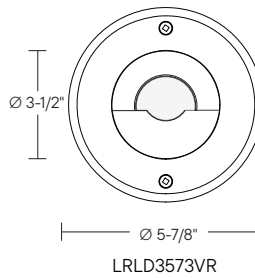

[Click for Full Specification Details](#)

Trim	Trim Finish	Lumens	Beam Spread	Color Temperature	Control	Rating	Accessories
Trim Style	FLANGED		Beam Spread		Control	Rating	
Bevel Downlight	LRLD3521VR	600lm (7W)	Wall Wash only Blank⁴ 15° Beam -B15	2400K (90 CRI) -T24 2700K (97 CRI) -T27	Non-Dimming (120V) Blank TRIAC/ELV Dimming (120V) -DIN	None Blank Airtight Lensed (Wet Location) -WL	
Adjustable Bevel	LRLD3521JVR	1000lm (11W)	24° Beam -B24 36° Beam -B36	2700K (97 CRI) -T27-C97 3000K (90 CRI) -T30	0-10V Dimming (120V/277V) UE-D10 1%, 0-10V Dimming (120V/277V) UE-D10P1	4" J-Box (Chicago Plenum) -JB-CHP	
Adjustable Bevel	LRLD3519VR	1500lm (15W)	50° Beam -B50	3000K (97 CRI) -T30-C97 3500K (90 CRI) -T35	UniDim™ 0-10V, TRIAC/ELV Dimming (120V/277V) UE-DUN		Accessories^{7,8}
Adjustable Pinhole	LRLD3519JVR	2000lm (21W)		4000K (90 CRI) -T40 Dim-to-Warm -TWD²	Lutron EcoSystem DEC¹ Dali Dimming -DLI¹	None Blank Black Hex-Cell Louver -LVR	Red Lens /L39 Yellow Lens /L40
Wall Wash	LRLD3573VR	2600lm (25W)		1800K-3000K	Athena Wireless Node (120V) -AWN Casambi Wireless Dimming (120V/277V) -DCSM¹ BubbyNet Wireless System (120V/277V) -DBNT¹	BlueRed Lens /L41 Amber Lens /L42 Green Lens /L43 Daylight Blue Lens /L44 Violet Blue Lens /L46 Frosted Soft Focus /L49 Ultra Violet Filter /L50UV Micro Prismatic Spread Lens /L53 Linear Spread Lens /L55	
Trim Finish		Lumens					
All Black	B	600lm (7W) -L06					
All White	W	1000lm (11W) -L10					
Custom Color	CC	1500lm (15W) -L15					
		2000lm (21W) -L20					
		2600lm (25W) -L26					
		3000lm (30W) -L30					

¹ Special order, minimum order. Extended lead time may apply. Consult Factory.

² (-TWD) is only compatible with (-L15) 1500lm (15W).

⁴ Must be selected for Wallwash Trim Style.

⁷ Not available with Wall Wash Trim (LRLD3573).

⁸ Accessories may not be combined. Limit is one (1) accessory per fixture.

Consult factory for emergency battery options.