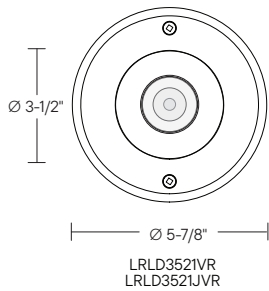

[Click for Full Specification Details](#)

Trim	Trim Finish	Lumens	Beam Spread	Color Temperature	Control	Rating	Accessories
Trim Style	FLANGED		Beam Spread		Control	Rating	
Bevel Downlight	LRLD3521VR	600lm (7W)	Wall Wash only Blank⁴ 15° Beam -B15	2400K (90 CRI) -T24 2700K (97 CRI) -T27	Non-Dimming (120V) Blank TRIAC/ELV Dimming (120V) -DIN	None Blank Airtight Lensed (Wet Location) -WL	
Adjustable Bevel	LRLD3521JVR	1000lm (11W)	24° Beam -B24 36° Beam -B36	2700K (97 CRI) -T27-C97 3000K (90 CRI) -T30	0-10V Dimming (120V/277V) UE-D10 1%, 0-10V Dimming (120V/277V) UE-D10P1	4" J-Box (Chicago Plenum) -JB-CHP	
Adjustable Bevel	LRLD3519VR	1500lm (15W)	50° Beam -B50	3000K (97 CRI) -T30-C97 3500K (90 CRI) -T35	UniDim™ 0-10V, TRIAC/ELV Dimming (120V/277V) UE-DUN		Accessories^{7,8}
Adjustable Pinhole	LRLD3519JVR	2000lm (21W)		4000K (90 CRI) -T40 Dim-to-Warm -TWD²	Lutron EcoSystem DEC¹ Dali Dimming -DLI¹	None Blank Black Hex-Cell Louver -LVR	Red Lens /L39 Yellow Lens /L40
Wall Wash	LRLD3573VR	2600lm (25W)		1800K-3000K	Athena Wireless Node (120V) -AWN Casambi Wireless Dimming (120V/277V) -DCSM¹ BubbyNet Wireless System (120V/277V) -DBNT¹	BlueRed Lens /L41 Amber Lens /L42 Green Lens /L43 Daylight Blue Lens /L44 Violet Blue Lens /L46 Frosted Soft Focus /L49 Ultra Violet Filter /L50UV Micro Prismatic Spread Lens /L53 Linear Spread Lens /L55	
Trim Finish		Lumens					
All Black	B	600lm (7W) -L06					
All White	W	1000lm (11W) -L10					
Custom Color	CC	1500lm (15W) -L15					
		2000lm (21W) -L20					
		2600lm (25W) -L26					
		3000lm (30W) -L30					

¹ Special order, minimum order. Extended lead time may apply. Consult Factory.

² (-TWD) is only compatible with (-L15) 1500lm (15W).

⁴ Must be selected for Wallwash Trim Style.

⁷ Not available with Wall Wash Trim (LRLD3573).

⁸ Accessories may not be combined. Limit is one (1) accessory per fixture.

Consult factory for emergency battery options.