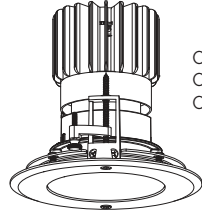

## LRLD35VR : 3.5" P-SERIES

VANDAL RESISTANT ROUND FLANGED 600LM-3000LM (7W-30W)

- New stainless steel vandal resistant rings trim options
- Stainless steel trim/faceplate resists corrosion
- 3/8" tempered glass lens for added resilience
- Silicone gasket creates a watertight seal
- Tamper-resistant stainless steel trim screws for added security
- IK08 rated for impact resistance