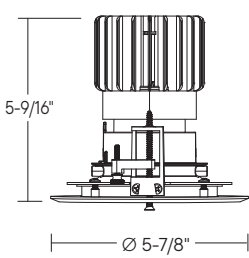

## LRLD35VR : 3.5" P-SERIES

VANDAL RESISTANT ROUND FLANGED 600LM-3000LM (7W-30W)

- New stainless steel vandal resistant rings trim options
- Stainless steel trim/faceplate resists corrosion
- 3/8" tempered glass lens for added resilience
- Silicone gasket creates a watertight seal
- Tamper-resistant stainless steel trim screws for added security
- IK08 rated for impact resistance