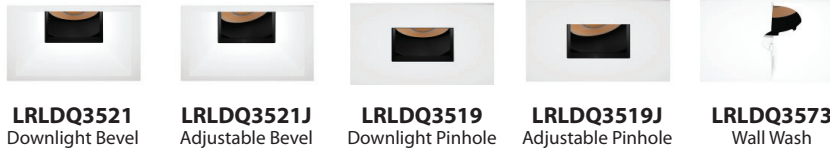

LRLDQ35: 3.5" P-SERIES

SQUARE APERTURE FLANGED 600LM-3000LM (7W-30W)

-L06, -L10 -L26, -L30
 -L15, -L20 H2: 5-1/4"
 H2: 4-1/8"

Ceiling Cut-Out: 3-7/8" Max
 Ceiling Thickness: 1-1/4" Max

- Up to 30W, 3000lm
- Multiple Beam Spreads and Color Temperatures including Dim to Warm
- One Piece Die-Cast Construction
- Larger Aperture for Easy Installation
- Airtight Lens Wet Location Option
- Type IC Option Available
- Multiple Wireless Control Options

[Click for Full Specification Details](#)

Trim	Trim Finish	Lumens	Beam Spread	Color Temperature	Control	Rating	Accessories
Trim Style			Beam Spread		Control	Rating	
	FLANGED		Wall Wash only Blank⁴		TRIAC/ELV Dimming (120V)	-DIN	None Blank
Downlight Bevel	LRLDQ3521		15° Beam -B15		0-10V Dimming (120V/277V)	UE-D10	Airtight Lensed (Wet Location)
Adjustable Bevel	LRLDQ3521J		24° Beam -B24		1%, 0-10V Dimming (120V/277V)	UE-D10P1	4" J-Box (Chicago Plenum)
Downlight Pinhole	LRLDQ3519		36° Beam -B36		UniDim™ 0-10V, TRIAC/ELV Dimming (120V/277V)	UE-DUN	
Adjustable Pinhole	LRLDQ3519J		50° Beam -B50		Lutron EcoSystem		Accessories
Wall Wash	LRLDQ3573				Dali Dimming		None Blank
					Athena Wireless Node (120V)		Black Hex-Cell Louver -LVR
Trim Finish			Color Temperature		UniSense (120V)		Red Lens /L39⁷
All Black	B		2400K (90 CRI) -T24		UniSense (120V/277V)		Yellow Lens /L40⁷
All White	W		2700K (90 CRI) -T27		Casambi Wireless Dimming (120V/277V)		BlueRed Lens /L41⁷
Custom Color	CC		2700K (97 CRI) -T27-C97		BubbllyNet Wireless System (120V/277V)		Amber Lens /L42⁷
			3000K (90 CRI) -T30				Green Lens /L43⁷
Lumens			3000K (97 CRI) -T30-C97				Daylight Blue Lens /L44⁷
600lm (7W)	-L06		3500K (90 CRI) -T35				Violet Blue Lens /L46⁷
1000lm (11W)	-L10		4000K (90 CRI) -T40				Frosted Soft Focus /L49⁷
1500lm (15W)	-L15		Dim-to-Warm -TWD²				Ultra Violet Filter /L50UV⁷
2000lm (21W)	-L20		1800K-3000K				Micro Prismatic Spread Lens /L53⁷
2600lm (25W)	-L26		RGB+W Control -RGBWV24^{1,5,6}				Linear Spread Lens /L55⁷
3000lm (30W)	-L30						