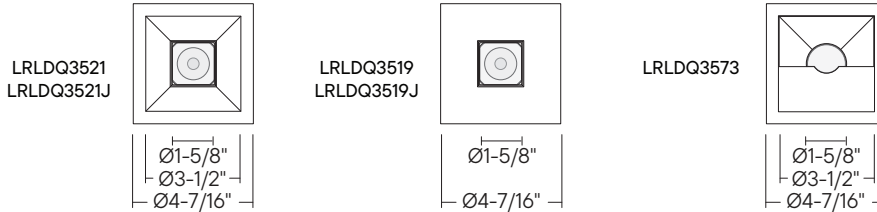

LRLDQ35: 3.5" P-SERIES

SQUARE APERTURE FLANGED 600LM-3000LM (7W-30W)

-L06, -L10 -L26, -L30
 -L15, -L20 H2: 5-1/4"
 H2: 4-1/8"

Ceiling Cut-Out: 3-7/8" Max
 Ceiling Thickness: 1-1/4" Max

- Up to 30W, 3000lm
- Multiple Beam Spreads and Color Temperatures including Dim to Warm
- One Piece Die-Cast Construction
- Larger Aperture for Easy Installation
- Airtight Lens Wet Location Option
- Type IC Option Available
- Multiple Wireless Control Options

[Click for Full Specification Details](#)

Trim	Trim Finish	Lumens	Beam Spread	Color Temperature	Control	Rating	Accessories
Trim Style			Beam Spread		Control	Rating	
	FLANGED		Wall Wash only Blank⁴		TRIAC/ELV Dimming (120V)	-DIN	None Blank
Downlight Bevel	LRLDQ3521		15° Beam -B15		0-10V Dimming (120V/277V)	UE-D10	Airtight Lensed (Wet Location)
Adjustable Bevel	LRLDQ3521J		24° Beam -B24		1%, 0-10V Dimming (120V/277V)	UE-D10P1	4" J-Box (Chicago Plenum)
Downlight Pinhole	LRLDQ3519		36° Beam -B36		UniDim™ 0-10V, TRIAC/ELV Dimming (120V/277V)	UE-DUN	
Adjustable Pinhole	LRLDQ3519J		50° Beam -B50		Lutron EcoSystem		Accessories
Wall Wash	LRLDQ3573				Dali Dimming		None Blank
					Athena Wireless Node (120V)		Black Hex-Cell Louver -LVR
Trim Finish			Color Temperature		UniSense (120V)		Red Lens /L39⁷
All Black	B		2400K (90 CRI) -T24		UniSense (120V/277V)		Yellow Lens /L40⁷
All White	W		2700K (90 CRI) -T27		Casambi Wireless Dimming (120V/277V)		BlueRed Lens /L41⁷
Custom Color	CC		2700K (97 CRI) -T27-C97		BubbllyNet Wireless System (120V/277V)		Amber Lens /L42⁷
			3000K (90 CRI) -T30				Green Lens /L43⁷
Lumens			3000K (97 CRI) -T30-C97				Daylight Blue Lens /L44⁷
600lm (7W)	-L06		3500K (90 CRI) -T35				Violet Blue Lens /L46⁷
1000lm (11W)	-L10		4000K (90 CRI) -T40				Frosted Soft Focus /L49⁷
1500lm (15W)	-L15		Dim-to-Warm -TWD²				Ultra Violet Filter /L50UV⁷
2000lm (21W)	-L20		1800K-3000K				Micro Prismatic Spread Lens /L53⁷
2600lm (25W)	-L26		RGB+W Control -RGBWV24^{1,5,6}				Linear Spread Lens /L55⁷
3000lm (30W)	-L30						