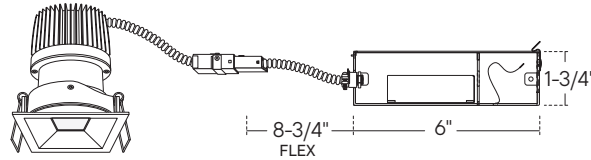

LRLDQ35: 3.5" P-SERIES

SQUARE APERTURE FLANGED 600LM-3000LM (7W-30W)

-L06, -L10 -L26, -L30
 -L15, -L20 H2: 5-1/4"
 H2: 4-1/8"

Ceiling Cut-Out: 3-7/8" Max
 Ceiling Thickness: 1-1/4" Max

- Up to 30W, 3000lm
- Multiple Beam Spreads and Color Temperatures including Dim to Warm
- One Piece Die-Cast Construction
- Larger Aperture for Easy Installation
- Airtight Lens Wet Location Option
- Type IC Option Available
- Multiple Wireless Control Options

[Click for Full Specification Details](#)

Trim	Trim Finish	Lumens	Beam Spread	Color Temperature	Control	Rating	Accessories
Trim Style			Beam Spread		Control	Rating	
	FLANGED		Wall Wash only Blank⁴		TRIAC/ELV Dimming (120V)	-DIN	None Blank
Downlight Bevel	LRLDQ3521		15° Beam -B15		0-10V Dimming (120V/277V)	UE-D10	Airtight Lensed (Wet Location)
Adjustable Bevel	LRLDQ3521J		24° Beam -B24		1%, 0-10V Dimming (120V/277V)	UE-D10P1	4" J-Box (Chicago Plenum)
Downlight Pinhole	LRLDQ3519		36° Beam -B36		UniDim™ 0-10V, TRIAC/ELV Dimming (120V/277V)	UE-DUN	
Adjustable Pinhole	LRLDQ3519J		50° Beam -B50		Lutron EcoSystem		Accessories
Wall Wash	LRLDQ3573				Dali Dimming		None Blank
					Athena Wireless Node (120V)		Black Hex-Cell Louver -LVR
Trim Finish			Color Temperature		UniSense (120V)		Red Lens /L39⁷
All Black	B		2400K (90 CRI) -T24		UniSense (120V/277V)		Yellow Lens /L40⁷
All White	W		2700K (90 CRI) -T27		Casambi Wireless Dimming (120V/277V)		BlueRed Lens /L41⁷
Custom Color	CC		2700K (97 CRI) -T27-C97		BubbllyNet Wireless System (120V/277V)		Amber Lens /L42⁷
			3000K (90 CRI) -T30				Green Lens /L43⁷
Lumens			3000K (97 CRI) -T30-C97				Daylight Blue Lens /L44⁷
600lm (7W)	-L06		3500K (90 CRI) -T35				Violet Blue Lens /L46⁷
1000lm (11W)	-L10		4000K (90 CRI) -T40				Frosted Soft Focus /L49⁷
1500lm (15W)	-L15		Dim-to-Warm -TWD²				Ultra Violet Filter /L50UV⁷
2000lm (21W)	-L20		1800K-3000K				Micro Prismatic Spread Lens /L53⁷
2600lm (25W)	-L26		RGB+W Control -RGBWV24^{1,5,6}				Linear Spread Lens /L55⁷
3000lm (30W)	-L30						