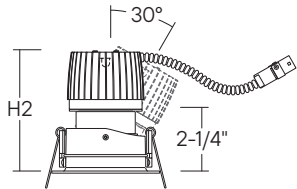

LRLDQ35: 3.5" P-SERIES

SQUARE APERTURE FLANGED 600LM-3000LM (7W-30W)

-L06, -L10 -L26, -L30
 -L15, -L20 H2: 5-1/4"
 H2: 4-1/8"

Ceiling Cut-Out: 3-7/8" Max
 Ceiling Thickness: 1-1/4" Max

- Up to 30W, 3000lm
- Multiple Beam Spreads and Color Temperatures including Dim to Warm
- One Piece Die-Cast Construction
- Larger Aperture for Easy Installation
- Airtight Lens Wet Location Option
- Type IC Option Available
- Multiple Wireless Control Options

[Click for Full Specification Details](#)

Trim	Trim Finish	Lumens	Beam Spread	Color Temperature	Control	Rating	Accessories
Trim Style			Beam Spread		Control	Rating	
	FLANGED		Wall Wash only Blank⁴		TRIAC/ELV Dimming (120V)	-DIN	None Blank
Downlight Bevel	LRLDQ3521		15° Beam -B15		0-10V Dimming (120V/277V)	UE-D10	Airtight Lensed (Wet Location)
Adjustable Bevel	LRLDQ3521J		24° Beam -B24		1%, 0-10V Dimming (120V/277V)	UE-D10P1	4" J-Box (Chicago Plenum)
Downlight Pinhole	LRLDQ3519		36° Beam -B36		UniDim™ 0-10V, TRIAC/ELV Dimming (120V/277V)	UE-DUN	
Adjustable Pinhole	LRLDQ3519J		50° Beam -B50		Lutron EcoSystem		Accessories
Wall Wash	LRLDQ3573				Dali Dimming		None Blank
					Athena Wireless Node (120V)		Black Hex-Cell Louver -LVR
Trim Finish			Color Temperature		UniSense (120V)		Red Lens /L39⁷
All Black	B		2400K (90 CRI) -T24		UniSense (120V/277V)		Yellow Lens /L40⁷
All White	W		2700K (90 CRI) -T27		Casambi Wireless Dimming (120V/277V)		BlueRed Lens /L41⁷
Custom Color	CC		2700K (97 CRI) -T27-C97		BubbllyNet Wireless System (120V/277V)		Amber Lens /L42⁷
			3000K (90 CRI) -T30				Green Lens /L43⁷
Lumens			3000K (97 CRI) -T30-C97				Daylight Blue Lens /L44⁷
600lm (7W)	-L06		3500K (90 CRI) -T35				Violet Blue Lens /L46⁷
1000lm (11W)	-L10		4000K (90 CRI) -T40				Frosted Soft Focus /L49⁷
1500lm (15W)	-L15		Dim-to-Warm -TWD²				Ultra Violet Filter /L50UV⁷
2000lm (21W)	-L20		1800K-3000K				Micro Prismatic Spread Lens /L53⁷
2600lm (25W)	-L26		RGB+W Control -RGBWV24^{1,5,6}				Linear Spread Lens /L55⁷
3000lm (30W)	-L30						