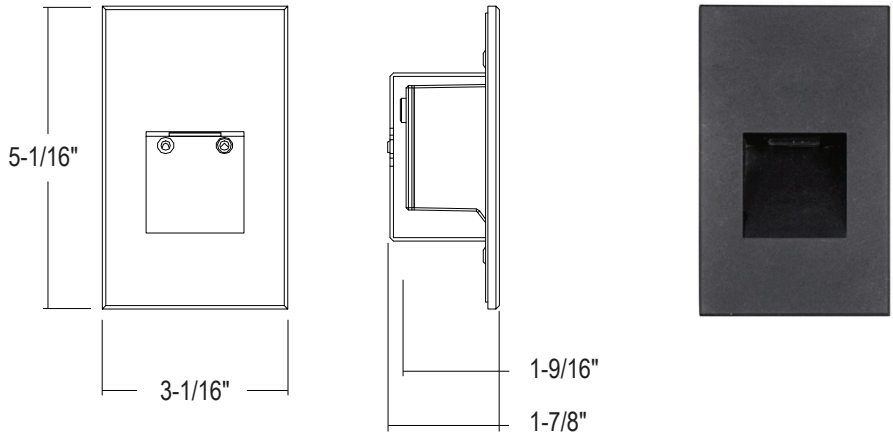

LSLD77: DARKLIGHT MINIATURE STEPLIGHT VERTICAL 90LM (3W)

- Multiple Color Temperatures
- Screw-less Die-Cast Face Plate
- No Remote Driver Required
- Optional Marine Grade Coating
- Dimmable with ELV Dimmers

ORDERING : LSLD77W-TS27

[Click for Full Specification Details](#)

Fixture	Finish	Control	Color Temperature	Options	
Vertical Miniature Step Light	LSLD77	White W Black B Bronze BZ ¹ Brushed Nickel N ¹	TRIAC/ELV Dimming (120V) Blank	2700K (90 CRI) -TS27 3000K (90 CRI) -TS30 3500K (90 CRI) -TS35 4000K (90 CRI) -TS40 5000K (90 CRI) -TS50 2700K/3000K/ 3500K/4000K/ 5000K (90 CRI) -TS2750	None Blank Marine Grade Finish -MGD ²