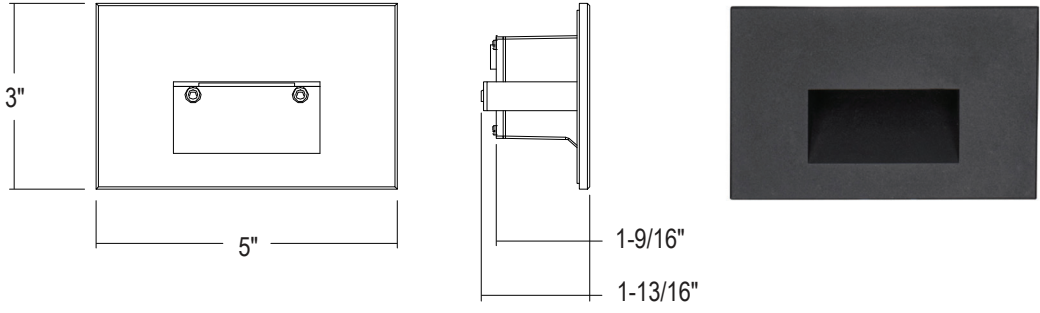

LSLDH77 : DARKLIGHT MINIATURE STEPLIGHT HORIZONTAL 125LM (5W)

- Multiple Color Temperatures
- Screw-less Die-Cast Face Plate
- No Remote Driver Required
- Optional Marine Grade Coating
- Dimmable with ELV Dimmers

ORDERING : LSLDH77W-TS27 [Click for Full Specification Details](#)

Fixture	Finish	Control	Color Temperature	Options	
Horizontal Miniature Step Light	LSLDH77	White W Black B Bronze BZ ¹ Brushed Nickel N ¹	TRIAC/ELV Dimming Blank (120V)	2700K (90 CRI) -TS27 3000K (90 CRI) -TS30 3500K (90 CRI) -TS35 4000K (90 CRI) -TS40 5000K (90 CRI) -TS50 2700K/3000K/ 3500K/4000K/ 5000K (90 CRI) -TS2750	None Blank Marine Grade Finish -MGD ²