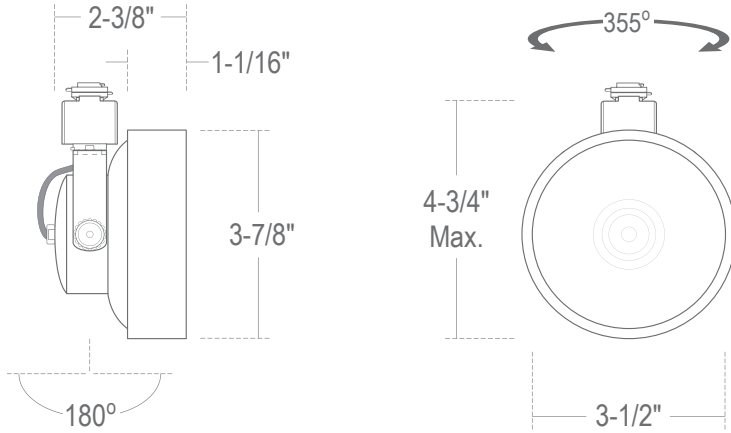

LTD5310 : LUMEN SOLO II

LED TRACK HEAD 1200LM (16W)

- 3 Beam spread options are perfect for spotlight or wall wash applications.
- For use with standard H-Style single circuit and 2 circuit track
- 0% Incandescent/ELV Dimming
- Highly adjustable, 355° Rotation/0°-90° Gimbal
- Knurled locking knobs ensure firm positioning
- Lockable tilt