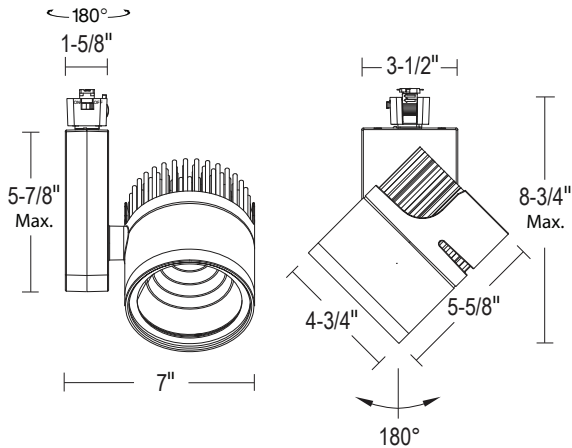

LTD7460 : APOLLO 60

LED TRACK HEAD 6000LM (60W)

- Fully die-cast for high quality, long-lasting beauty
- 3 beam spread options for fine tuning footcandle distribution
- Powerful 6000 lumen output lights objects and spaces near and far
- T4 & T6 performance in a long life, cool running LED track head
- Available with Tool-less field changeable optics

ORDERING : LTD7460B-DLV-B15-T27

[Click for Full Specification Details](#)

LTD7460

Fixture	Finish	Control	Beam Spread	Color Temperature	Accessories	Connector Option
	Finish	Control	Beam Spread	Color Temperature		Option
	All Black B	120V Non-Dimming Blank	Spot -B15	2700K (90 CRI) -T27		None Blank
	Bright White/Black Heat Sink W	ELV Dimming -DLV	Narrow Flood -B25	3000K (90 CRI) -T30		MR16 Hex Louver -LVR¹
		277V Non-Dimming -27	Flood -B45	3500K (90 CRI) -T35		
				4000K (90 CRI) -T40		Connector Option
						1CCT/1NT Connector Blank
						2CCT/2NT Connector -2C2N
						3CCT/1NT Connector -3C1N

2025.04.25

¹Special Order
 Available with 277V input & Multi-Circuit Track. Consult Factory.