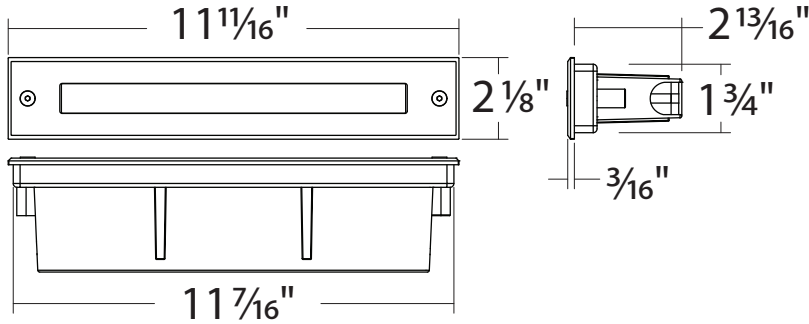

SL120 : 2" x 12" STEP LIGHT

FLAT RECESSED LED 160LM (5W)

- Ready To Ship
- US Assembled
- Intertek
- ADA Compliant
- Wet
- Ambient Light
- Outdoor
- Tamper Resistant
- 120V
- IK10

- High Quality Die-Cast Construction
- High 80 CRI
- IP65
- 5-Year Warranty
- 32W CFL Equivalent
- IK10 Rated

ORDERING : SL120B-T30

SL120
Fixture Finish Color Temperature

Finish	Color Temperature	
Black	B	3000K -T30
White	W	4000K -T40
Silver	S	

[Click for Full Specification Details](#)

2025.06.18