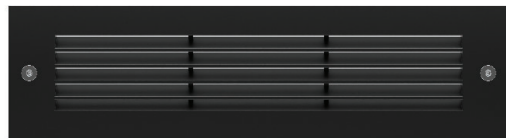

SL932 : 10" DARKLIGHT RECESSED LOUVERED FACE STEP LIGHT 300LM (10W)

- U.S. Assembled
- 120V
- 277V
- Intertek
- Outdoor
- ADA Compliant
- Damp Location
- Wet
- Ambient Light
- Pathway Lighting
- IP66
- Marine Grade
- Emergency Backup
- Turtle Safe
- IK08

- Multiple Color Temperatures
- Amber Turtle Safe
- IP65 Rated
- IK08 Rated
- Die-Cast Face Plate
- Several Finish Options
- Optional Marine Grade Non-Bacterial Coating
- Achieve up to 8' Fixture Spacing at 3' Mounting Height while maintaining a min. of 2 fc at egress

ORDERING : SL932W-DIN-T27

[Click for Full Specification Details](#)

Fixture	Finish	Control	Color Temperature	Emergency Options	Options	
10" Recessed Louvered Face Step Light 300lm (10W)	SL932	Black B White W² Bronze BZ² Silver S²	0-10V Dimming (120V/277V) Blank TRIAC/ELV Dimming (120V) -DIN UniDim™ 0-10V, TRIAC/ELV Dimming (120V/277V) UE-DUN 1%, 0-10V Dimming (120V/277V) UE-D10P1	Blank -DIN UE-DUN UE-D10P1	3000K (80 CRI) -T27 3000K (80 CRI) -T30 3500K (80 CRI) -T35 4000K (80 CRI) -T40 5000K (80 CRI) -T50 Amber - Limited Wavelength (590nm) -TAM-LVR¹	Emergency Options None Blank Remote Emergency Inverter (25W) -EMAC³ Options None Blank Marine Grade Finish -MGD