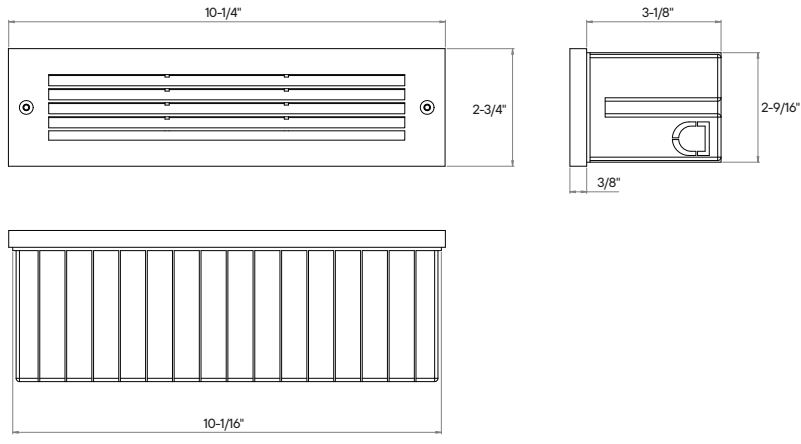

SL932 : 10" DARKLIGHT RECESSED LOUVERED FACE STEP LIGHT 300LM (10W)

- U.S. Assembled
- 120V
- 277V
- Intertek
- Outdoor
- ADA Compliant
- Damp Location
- Wet
- Ambient Light
- Pathway Lighting
- IP66
- Marine Grade
- Emergency Backup
- Turtle Safe
- IK08

- Multiple Color Temperatures
- Amber Turtle Safe
- IP65 Rated
- IK08 Rated
- Die-Cast Face Plate
- Several Finish Options
- Optional Marine Grade Non-Bacterial Coating
- Achieve up to 8' Fixture Spacing at 3' Mounting Height while maintaining a min. of 2 fc at egress

ORDERING : SL932W-DIN-T27

[Click for Full Specification Details](#)

Fixture	Finish	Control	Color Temperature	Emergency Options	Options	
10" Recessed Louvered Face Step Light 300lm (10W)	SL932	Black B White W² Bronze BZ² Silver S²	0-10V Dimming (120V/277V) Blank TRIAC/ELV Dimming (120V) -DIN UniDim™ 0-10V, TRIAC/ELV Dimming (120V/277V) UE-DUN 1%, 0-10V Dimming (120V/277V) UE-D10P1	Blank -DIN UE-DUN UE-D10P1	3000K (80 CRI) -T27 3000K (80 CRI) -T30 3500K (80 CRI) -T35 4000K (80 CRI) -T40 5000K (80 CRI) -T50 Amber - Limited Wavelength (590nm) -TAM-LVR¹	Emergency Options None Blank Remote Emergency Inverter (25W) -EMAC³ Options None Blank Marine Grade Finish -MGD