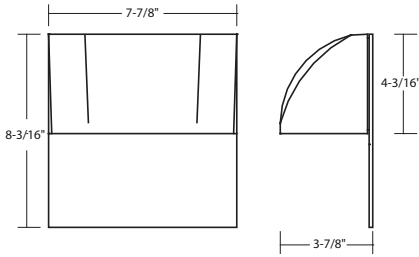

WD1472-USA : 8" x 4" SCOOP

1-DIRECTIONAL WALL MOUNT (IP65) 130LM (15W)

Shown with Signage Plate (-PL)

- U.S. Produced
- BAA/BABA
- Emergency Backup
- Outdoor
- Uplight
- Wet
- Ambient Light
- Downlight
- Dark Sky
- Intertek
- 120V
- 277V
- IP65
- IK08
- ADA Compliant