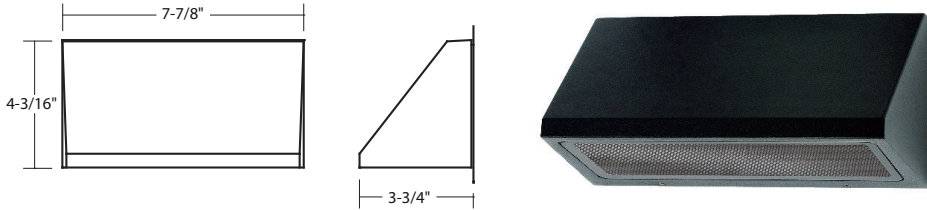

|WD1473 : 8" x 4" TRAPEZOID

1-DIRECTIONAL WALL MOUNT (IP65) AMBER (TURTLE SAFE) 250LM (15W)

- Now with Integral Emergency Option!
- Sleek architectural design
- Durable, corrosion resistant finish
- Emergency back up available
- 5-year limited warranty
- IK08 Rated