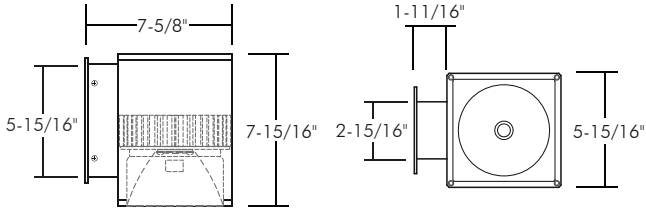

WD1Q360: 6" SQUARE 1-DIRECTION

WALL MOUNT (IP65) 1000LM-2600LM (10W/15W/22W/30W)

- Uniform, Low Glare Illumination
- Singular COB light source
- New Integral Emergency Option
- Unidim dimming option with 2-wire Incandescent, 3-Wire ELV or 0-10V controls
- 13' Mtg. Ht., 22' O.C. Spacing (1000 lumen package)
- 25' Mtg. Ht., 22' O.C. Spacing (1500 lumen package)
- 5-Year Limited Warranty
- Photocell Available
- Available with Type IV/Forward Throw Optics
- Available with 347Vac, 0-10V dimming
- IK08 Rated
- New Die-Cast Mounting Plate (-WPDC6)