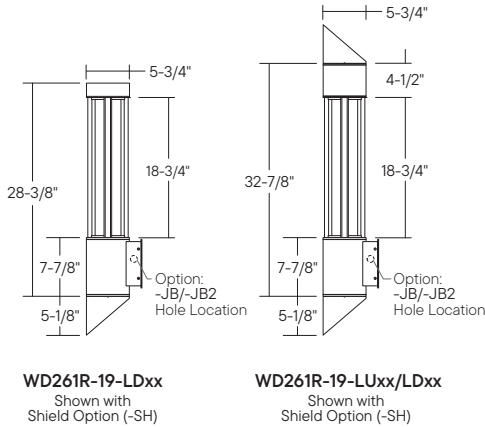

# WD261R-19 : LUMENPOLE SINGLE ARM WALL MOUNT

6" FROSTED LENS - 19" HEIGHT 1500LM - 7300LM (18W-85W)

- 6" Round
- Wall mount available with uplight & downlight
- IK08 Impact Rating
- RGBW, and Photocell options
- 5-year warranty
- New Die-Cast Mounting Plate (-WPDC6)

## ORDERING : WD261R-19B-LU26-LD26-BU10-BD60-T27-C80-SH

[Click for Full Specification Details](#)