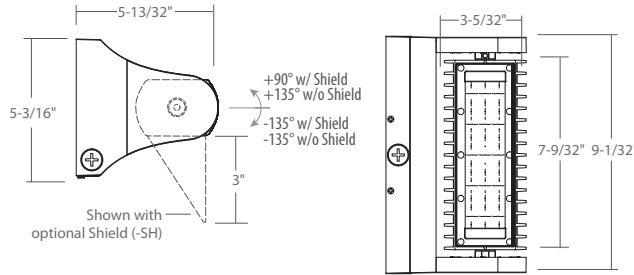

WLP31 : 9" DEXTERO ADJUSTABLE FLOOD

3300LM (25W) - 5400LM (40W) - 8000LM (60W)

- Adjustable Design
- Durable, corrosion resistant finish
- Lamp equivalent of 50W HID for 25W, 100W HID for 40W, and 150W HID for 60W package
- Emergency back up available
- 5-year limited warranty
- 120V/277V
- Dark Sky Compliant Option