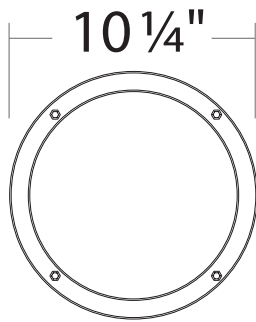

# WS700C-USA : 10" ROUND OPEN FACE

CEILING LUMINAIRE - OUTDOOR SURFACE MOUNT  
700LM (20W)

- **Produced in USA**
- 10W Emergency Battery Option
- Glare-Free Soft Diffused Illumination
- Impact Resistant Diffusing Lens
- Tamper Proof Hardware
- 80+CRI Light Quality
- ADA Compliant
- IP65 Rated

**ORDERING : WS700C-USAB-L15-DIN-T30-EM**

 [Click for Full Specification Details](#)

**WS700C-USA**

Fixture	Finish	Lumens	Control	Color Temperature	Emergency Options
<b>Finish</b>	<b>Lumens</b>	<b>Control</b>	<b>Color Temperature</b>	<b>Emergency Options</b>	
Black <b>B</b>	20W/700lm	<b>-L15</b>	Non-Dimming (120V) <b>Blank</b>	3000K <b>-T30</b>	None <b>Blank</b>
White <b>W<sup>2</sup></b>			ELV and Triac Dimming <b>-DIN</b>	4000K <b>-T40</b>	10W Emergency <b>-EM</b>
Silver <b>S<sup>2</sup></b>			(120V)	5000K <b>-T50<sup>1</sup></b>	Battery
Bronze <b>BZ<sup>2</sup></b>					