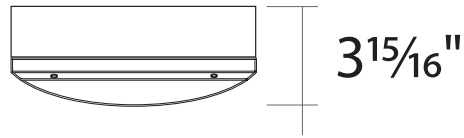

# WS700C-USA : 10" ROUND OPEN FACE

CEILING LUMINAIRE - OUTDOOR SURFACE MOUNT  
700LM (20W)

- **Produced in USA**
- 10W Emergency Battery Option
- Glare-Free Soft Diffused Illumination
- Impact Resistant Diffusing Lens
- Tamper Proof Hardware
- 80+CRI Light Quality
- ADA Compliant
- IP65 Rated