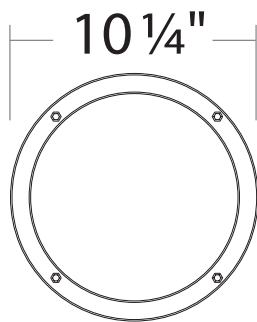

# WS700C : 10" ROUND OPEN FACE

CEILING LUMINAIRE - OUTDOOR SURFACE MOUNT  
 600LM-1500LM (10W/20W)

- Glare-Free Soft Diffused Illumination
- Impact Resistant Diffusing Lens
- Tamper Proof Hardware
- 80+CRI Light Quality
- ADA Compliant
- IP65 Rated

## ORDERING : WS700CB-L06-T30

[Click for Full Specification Details](#)