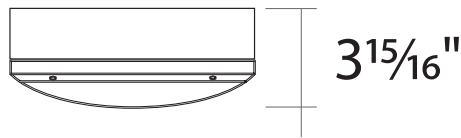

# WS700C : 10" ROUND OPEN FACE

CEILING LUMINAIRE - OUTDOOR SURFACE MOUNT  
 600LM-1500LM (10W/20W)

- Glare-Free Soft Diffused Illumination
- Impact Resistant Diffusing Lens
- Tamper Proof Hardware
- 80+CRI Light Quality
- ADA Compliant
- IP65 Rated