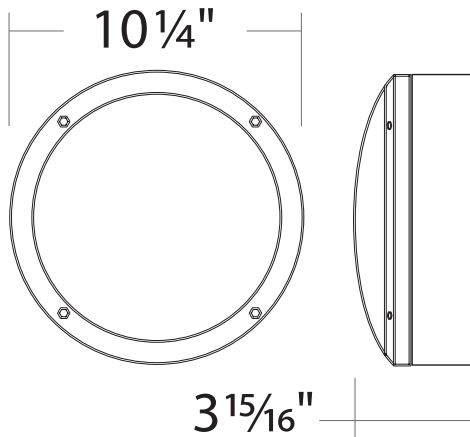

WS700S-USA : 10" ROUND OPEN FACE

WALL LUMINAIRE - OUTDOOR SURFACE MOUNT
700LM (20W)

• **Produced in USA**

- 10W Emergency Battery Option
- Glare-Free Soft Diffused Illumination
- Impact Resistant Diffusing Lens
- Tamper Proof Hardware
- 80+CRI Light Quality
- ADA Compliant
- IP65 Rated