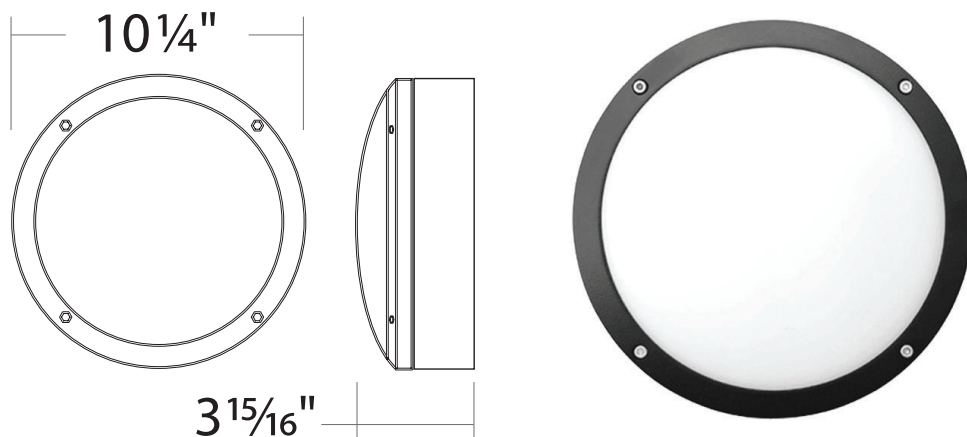

# WS700S : 10" ROUND OPEN FACE

WALL LUMINAIRE - OUTDOOR SURFACE MOUNT  
 600LM-1500LM (10W/20W)

- Cold Weather Operation (-40°F)
- Glare-Free Soft Diffused Illumination
- Impact Resistant Diffusing Lens
- Tamper Proof Hardware
- 80+CRI Light Quality
- ADA Compliant
- IP65 Rated

## ORDERING : WS700SB-L06-T30

[Click for Full Specification Details](#)