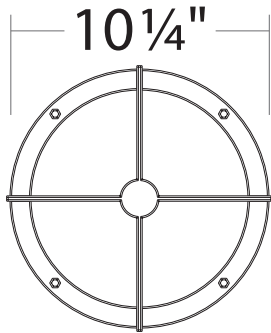

# WS730C-USA : 10" ROUND BULLS-EYE

CEILING LUMINAIRE - OUTDOOR SURFACE MOUNT  
700LM (20W)

- **Produced in USA**
- 10W Emergency Battery Option
- Glare-Free Soft Diffused Illumination
- Impact Resistant Diffusing Lens
- Tamper Proof Hardware
- 80+CRI Light Quality
- ADA Compliant
- IP65 Rated