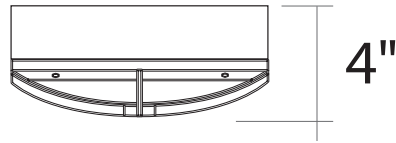

# WS730C-USA : 10" ROUND BULLS-EYE

CEILING LUMINAIRE - OUTDOOR SURFACE MOUNT  
700LM (20W)

- **Produced in USA**
- 10W Emergency Battery Option
- Glare-Free Soft Diffused Illumination
- Impact Resistant Diffusing Lens
- Tamper Proof Hardware
- 80+CRI Light Quality
- ADA Compliant
- IP65 Rated