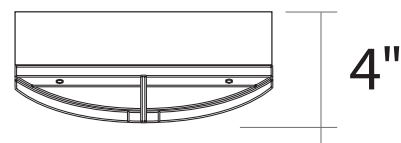

WS730C : 10" ROUND BULLS-EYE

CEILING LUMINAIRE - OUTDOOR SURFACE MOUNT

600LM-1500LM (10W/20W)

- Glare-Free Soft Diffused Illumination
- Impact Resistant Diffusing Lens
- Tamper Proof Hardware
- 80+CRI Light Quality
- ADA Compliant
- IP65 Rated