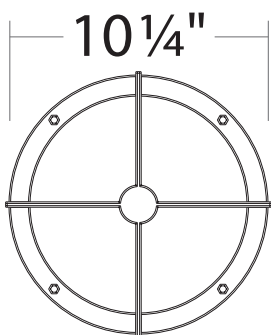

WS730C : 10" ROUND BULLS-EYE

CEILING LUMINAIRE - OUTDOOR SURFACE MOUNT

600LM-1500LM (10W/20W)

- Glare-Free Soft Diffused Illumination
- Impact Resistant Diffusing Lens
- Tamper Proof Hardware
- 80+CRI Light Quality
- ADA Compliant
- IP65 Rated