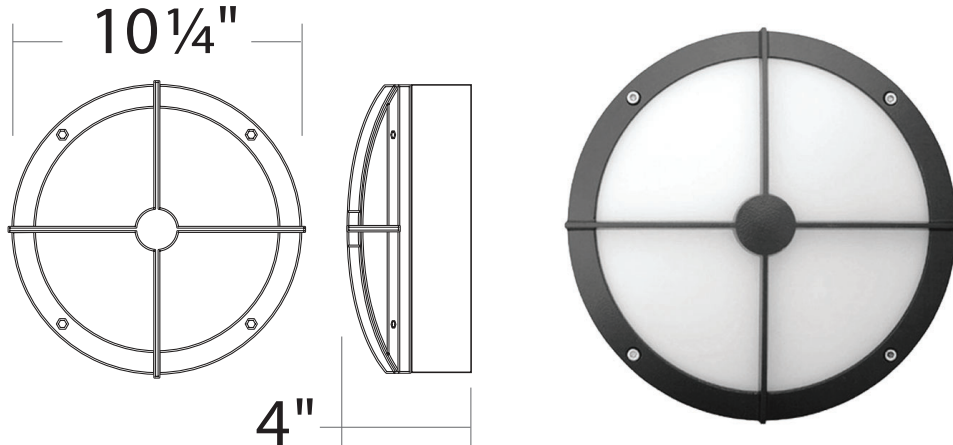

WS730S-USA : 10" ROUND BULLS-EYE

WALL LUMINAIRE - OUTDOOR SURFACE MOUNT
700LM (20W)

- **Produced in USA**
- 10W Emergency Battery Option
- Glare-Free Soft Diffused Illumination
- Impact Resistant Diffusing Lens
- Tamper Proof Hardware
- 80+CRI Light Quality
- ADA Compliant
- IP65 Rated

ORDERING : WS730S-USAB-L15-DIN-T30-EM

 [Click for Full Specification Details](#)

WS730S-USA

Fixture	Finish	Lumens	Control	Color Temperature	Emergency Options
Finish	Lumens	Control	Color Temperature	Emergency Options	
Black B	20W/700lm	-L15	Non-Dimming (120V) Blank	3000K	-T30 None Blank
White W²			ELV and Triac Dimming -DIN (120V)	4000K	-T40 10W Emergency Battery
Silver S²				5000K	-T50¹
Bronze BZ²					