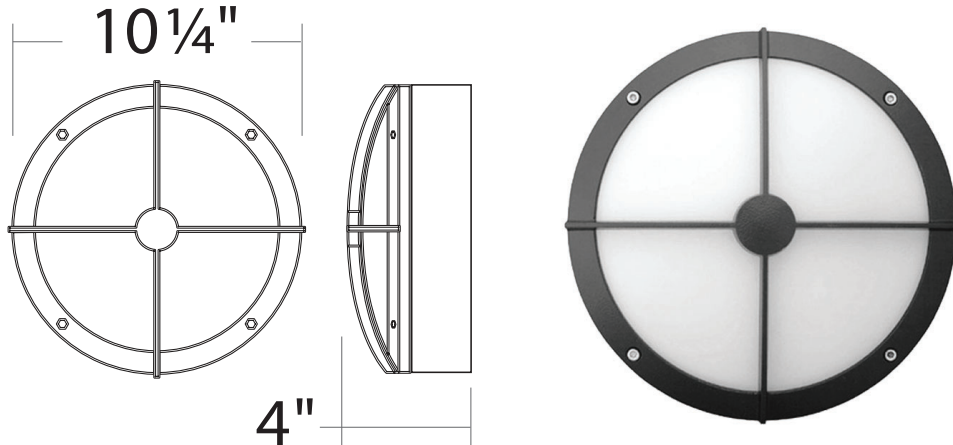

# WS730S : 10" ROUND BULLS-EYE

WALL LUMINAIRE - OUTDOOR SURFACE MOUNT  
 600LM-1500LM (10W/20W)

- Glare-Free Soft Diffused Illumination
- Impact Resistant Diffusing Lens
- Tamper Proof Hardware
- 80+ CRI Light Quality
- ADA Compliant
- IP65 Rated

## ORDERING : WS730SB-L06-T30

[Click for Full Specification Details](#)