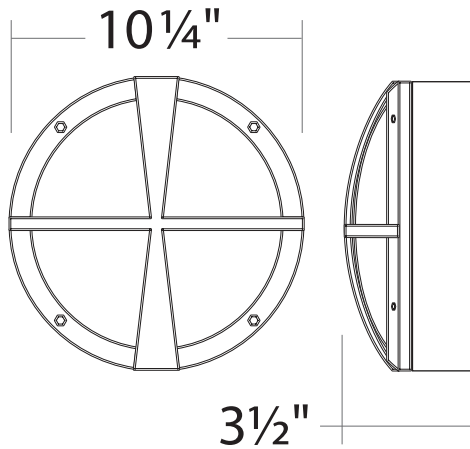

WS732S-USA : 10" ROUND CROSS BAR

DECORATIVE WALL LUMINAIRE - OUTDOOR SURFACE MOUNT
700LM (20W)

- **Produced in USA**
- 10W Emergency Battery Option
- Glare-Free Soft Diffused Illumination
- Impact Resistant Diffusing Lens
- Tamper Proof Hardware
- 80+CRI Light Quality
- ADA Compliant
- IP65 Rated