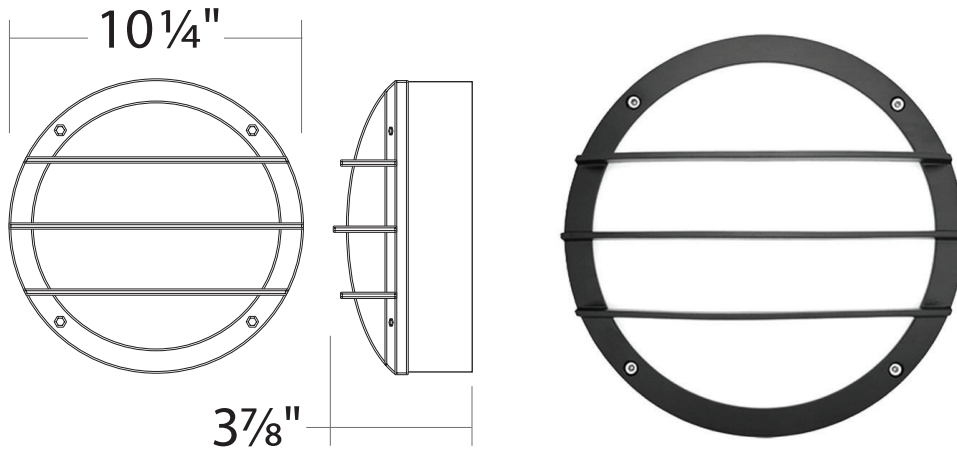

WS733S-USA : 10" ROUND GUARD BAR

WALL LUMINAIRE - OUTDOOR SURFACE MOUNT
700LM (20W)

• Produced in USA

- 10W Emergency Battery Option
- Glare-Free Soft Diffused Illumination
- Impact Resistant Diffusing Lens
- Tamper Proof Hardware
- 80+CRI Light Quality
- ADA Compliant
- IP65 Rated

ORDERING : WS733S-USAB-L15-DIN-T30-EM

 [Click for Full Specification Details](#)

WS733S-USA

Fixture	Finish	Lumens	Control	Color Temperature	Emergency Options	
	Finish	Lumens	Control	Color Temperature	Emergency Options	
Black	B	20W/700lm	-L15	Non-Dimming (120V) Blank	3000K -T30	None Blank
White	W²		ELV and Triac Dimming (120V) -DIN	4000K -T40	10W Emergency Battery -EM	
Silver	S²			5000K -T50¹		
Bronze	BZ²					