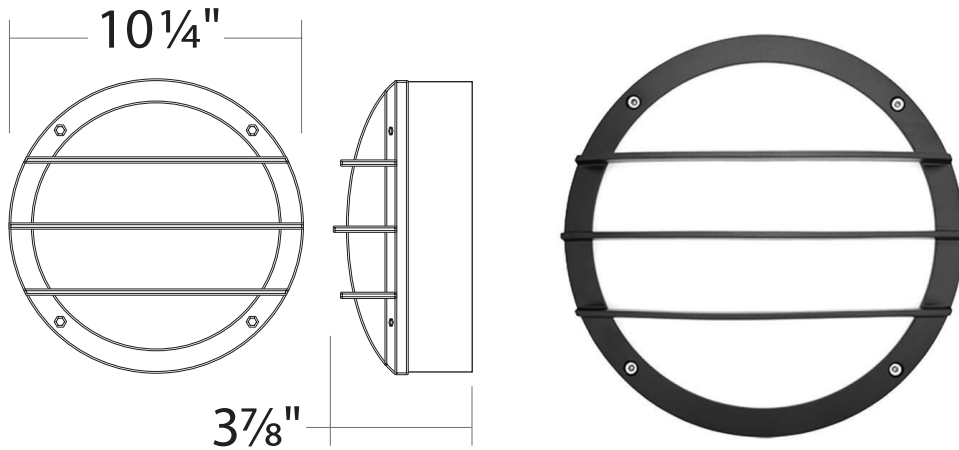

WS733S : 10" ROUND GUARD BAR

WALL LUMINAIRE - OUTDOOR SURFACE MOUNT
 600LM-1500LM (10W/20W)

- Glare-Free Soft Diffused Illumination
- Impact Resistant Diffusing Lens
- Tamper Proof Hardware
- 80+CRI Light Quality
- ADA Compliant
- IP65 Rated