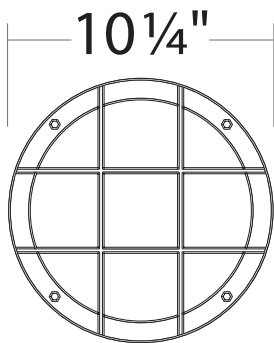

WS734C-USA : 10" ROUND CROSS BAR

CEILING LUMINAIRE - OUTDOOR SURFACE MOUNT
700LM (20W)

- **Produced in USA**
- 10W Emergency Battery Option
- Glare-Free Soft Diffused Illumination
- Impact Resistant Diffusing Lens
- Tamper Proof Hardware
- 80+CRI Light Quality
- ADA Compliant
- IP65 Rated