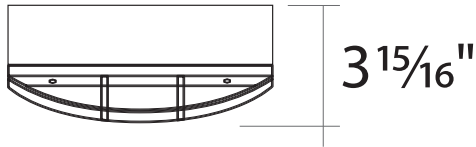

WS734C-USA : 10" ROUND CROSS BAR

CEILING LUMINAIRE - OUTDOOR SURFACE MOUNT
700LM (20W)

- **Produced in USA**
- 10W Emergency Battery Option
- Glare-Free Soft Diffused Illumination
- Impact Resistant Diffusing Lens
- Tamper Proof Hardware
- 80+CRI Light Quality
- ADA Compliant
- IP65 Rated

ORDERING : WS734C-USAB-L15-T30

 [Click for Full Specification Details](#)

WS734C-USA

Fixture _____ Finish _____ Lumens _____ Control _____ Color Temperature _____ Emergency Options _____

| Finish | Lumens | Control | Color Temperature | Emergency Options |
|------------------------------|-----------------------|-----------------------------------|-------------------------------|--------------------------|
| Black B | 20W/700lm -L15 | Non-Dimming (120V) Blank | 3000K -T30 | None Blank |
| White W² | | ELV and Triac Dimming -DIN | 4000K -T40 | 10W Emergency -EM |
| Silver S² | | (120V) | 5000K -T50¹ | Battery |
| Bronze BZ² | | | | |